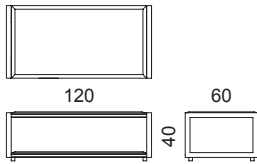

TAVOLINI / COFFEE TABLES

EDMOND LOUNGE

SCHEDA TECNICA *TECHNICAL SHEET*

DV HOME
COLLECTION

ITALIAN LUXURY BRAND

Articolo / Article: **EDMOND LOUNGE TAVOLINO / EDMOND LOUNGE COFFEE TABLE**
 Peso top marmo / Marble top weight: **kg. 000,00** - Volume / Volume **MC 0,00**