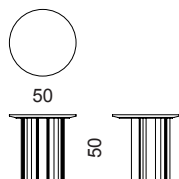

# MANHATTAN

LAMP TABLE

---

SCHEDA TECNICA *TECHNICAL SHEET*

---

**DV HOME**  
COLLECTION

ITALIAN LUXURY BRAND

Articolo / Article: **MANHATTAN TAVOLO LAMPADA / MANHATTAN LAMP TABLE**  
 Peso top legno / Wooden top weight: **kg. 55,00** - Volume / Volume **MC 0,10**  
 Peso top marmo / Marble top weight: **kg.70,00** - Volume / Volume **MC 0,40**