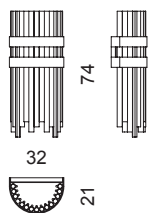

ILLUMINAZIONE / LIGHTING

ELITE ROUND

APPLIQUE

SCHEDA TECNICA *TECHNICAL SHEET*

DV HOME
COLLECTION

ITALIAN LUXURY BRAND

Articolo / Article: **ELITE ROUND APPLIQUE / ELITE ROUND APPLIQUE**
Peso / Weight: **kg 00,00**
Volume / Volume **MC 0,00**

Descrizione / Description

Struttura e colonne esagonali in metallo finitura: cromo lucido/antique bronze saten/shaded glossy/shaded saten/cromo black/
oro 24 Kt/champagne gold/pink gold/gold saten.
Cilindri in vetro cannetè trasparente.

*Structure and hexagonal columns in metal finish: shining chrome/antique bronze saten/shaded glossy/shaded saten/cromo black/
24 Kt gold/champagne gold/pink gold/gold saten.
Cylinders in transparent cannetè glass.*