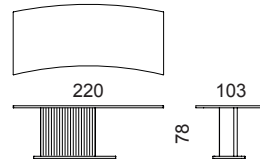

# WINDSOR

SCRIVANIA / WRITING DESK

---

SCHEDA TECNICA *TECHNICAL SHEET*

---

**DV HOME**  
COLLECTION

ITALIAN LUXURY BRAND

Articolo / Article: **WINDSOR SCRIVANIA SX / WINDSOR WRITING DESK "L"**  
 Peso top legno / Wooden top weight: **kg. 290,00** - Volume / Volume **MC 1,70**