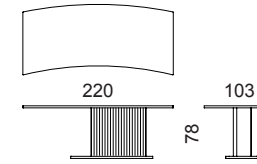

Articolo / Article: **WINDSOR SCRIVANIA DX / WINDSOR WRITING DESK "R"**
Peso top legno / Wooden top weight: **kg. 290,00** - Volume / Volume **MC 1,70**

Descrizione / Description

Finiture / Finishings

Basamento in acciaio inox lucido spazzolato. <i>Stainless steel base.</i> -Top in MDF mm 40 / <i>MDF top mm 40</i>	Top laccato lucido/Shining lacquered. Top laccato opaco/Matt lacquered.
	Top Cacao Walnut.
	Top Ebano Macassar.
Basamento in acciaio inox. Finitura: antique bronze saten/shaded glossy/shaded saten/cromo black. <i>Stainless steel base.</i> Finishing: <i>antique bronze saten/shaded glossy/shaded saten/cromo black.</i> -Top in MDF mm 40 / <i>MDF top mm 40</i>	Top laccato lucido/Shining lacquered. Top laccato opaco/Matt lacquered.
	Top Cacao Walnut.
	Top Ebano Macassar.
Basamento in acciaio inox bagno oro 24 Kt / champagne gold / pink gold / gold saten. <i>Stainless steel base dipped in 24 Kt gold / champagne gold / pink gold / gold saten.</i> -Top in MDF mm 40 / <i>MDF top mm 40</i>	Top laccato lucido/Shining lacquered. Top laccato opaco/Matt lacquered.
	Top Cacao Walnut.
	Top Ebano Macassar.

Realizzabile a misura (richiedere preventivo)/*Special size available (ask budget)*