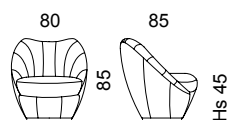

# ROYAL

SWIVEL ARMCHAIR

---

SCHEDA TECNICA *TECHNICAL SHEET*

---

**DV HOME**  
COLLECTION

ITALIAN LUXURY BRAND

Articolo / Article: **ROYAL POLTRONA GIREVOLE / ROYAL SWIVEL ARMCHAIR**  
 Peso / Weight: **kg. 32,00** - Volume / Volume **MC 0,60**  
 Tessuto / Fabric: **mt 5,00** - Pelle / Leather: **M² 6,00**