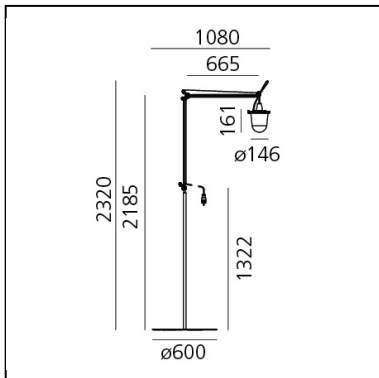

LUMINAIRE

- Watt: **20W**
- Delivered lumens output: **1613lm**
- CCT: **3000K**
- Efficiency: **93%**
- Efficacy: **80.65lm/W**
- CRI: **80**

Notes

Complete lamp consists of body lamp + accessories

DESCRIPTION

"The Tolomeo family is expanded to include a new outdoor product. The light source is enclosed in a diffusing cap fitted inside a transparent IP65 plastic unit that recalls old lampposts, in use when light was produced from oil. The structural elements of Tolomeo were strengthened and consolidated to resist to the increased stress. The family is also enriched with a shade to adapt the lamp for use on terraces or in domestic outdoor locations." Michele De Lucchi
Once again Tolomeo is a testimonial of the uniqueness of Artemide: its design competence, technology, and care for man and the planet are simply conveyed through a product that, after 30 years, can still illuminate the future with the same impact. The iconic lamp comes in the floor, suspension, and hook version, with materials and finishes ideal for outdoor use. The family is now a more comprehensive system, capable to address indoor and outdoor, public and private needs. Tolomeo Mega Outdoor is produced in the larger size (diffuser diameter: 50 cm) to adjust to the perceptive proportions of broader and open spaces. The diffuser is coated with the Thuia fabric by Paola Lenti, a durable and washable plastic material that looks like natural jute. However, Tolomeo Mega Outdoor is designed for use without a diffuser, with the exposed opal glass diffusing unit covering the source and ensuring IP protection: in this version it looks like a traditional lamppost.

PRODUCT CODE: T078100

FEATURES

- Article Code: **T078100**
- Colour: **Alluminium**
- Installation: **Floor**
- Material: **Aluminum, steel**
- Series: **Architectural Outdoor**
- Environment: **Outdoor**
- Emission: **Direct**
- design by: **Michele De Lucchi, Giancarlo Fassina**

DIMENSIONS

- Width: **cm 108**
- Height: **cm 21.8**
- Base Diameter: **cm 60**
- Max Extension Height: **cm 2.3**

SOURCES INCLUDED