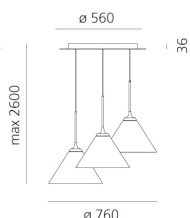

Look at Me Cluster 35

Alida Catella, Silvio De Ponte

IP20  Dimmerable: 

LUMINAIRE

- Watt: **50W**
- Delivered lumens output: **4500lm**
- CCT: **3000K**
- Efficiency: **75%**
- Efficacy: **90lm/W**
- CRI: **90**
- Dimmable Typology: **Push**

DIMENSIONS

- Length: **cm 67**
- Diameter: **cm 35**
- Base Diameter: **cm 56**
- Max Height from ceiling: **cm 90**

SOURCES INCLUDED

- Category: **Led**
- Number: **1**
- Watt: **50W**
- Delivered lumens output: **4500lm**
- Color temperature (K): **3000K**
- CRI: **90**

DIMENSIONS

- Diameter: **cm 21**
- Base Diameter: **cm 40**
- Max Height from ceiling: **cm 121.6**

SOURCES INCLUDED

- Category: **Led**
- Number: **1**
- Watt: **50W**
- Delivered lumens output: **3600lm**
- Color temperature (K): **3000K**
- CRI: **90**