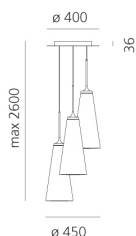

DIMENSIONS

- Length: **cm 67**
- Diameter: **cm 35**
- Base Diameter: **cm 56**
- Max Height from ceiling: **cm 90**

SOURCES INCLUDED

- Category: **Led**
- Number: **1**
- Watt: **50W**
- Delivered lumens output: **4500lm**
- Color temperature (K): **3000K**
- CRI: **90**

Look at Me Cluster 21

Alida Catella, Silvio De Ponte

IP20  Dimmerable: 

LUMINAIRE

- Watt: **50W**
- Delivered lumens output: **3600lm**
- CCT: **3000K**
- Efficiency: **60%**
- Efficacy: **72lm/W**
- CRI: **90**
- Dimmable Typology: **Push**

DIMENSIONS

- Diameter: **cm 21**
- Base Diameter: **cm 40**
- Max Height from ceiling: **cm 121.6**

SOURCES INCLUDED

- Category: **Led**
- Number: **1**
- Watt: **50W**
- Delivered lumens output: **3600lm**
- Color temperature (K): **3000K**
- CRI: **90**