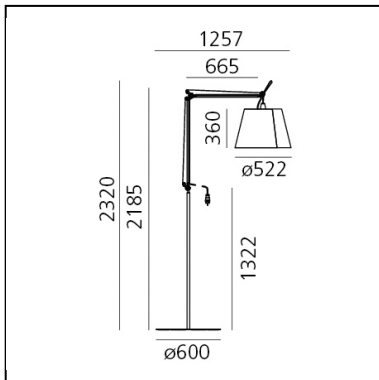

## LUMINAIRE

- Watt: **20W**
- Delivered lumens output: **815lm**
- CCT: **3000K**
- Efficiency: **47%**
- Efficacy: **40.75lm/W**
- CRI: **80**

## DIMENSIONS

- Diameter: **cm 52**
- Base Diameter: **cm 60**
- Max Extension Height: **cm 2.3**

## SOURCES INCLUDED

- Category: **Led**
- Number: **1**
- Watt: **20 W**
- Delivered lumens output: **1865 lm**
- Color temperature (K): **3000 K**
- CRI: **80**

**Accessories**

TOLOMEO OUTDOOR DIFF. 520 SPUN WHITE  
T077330