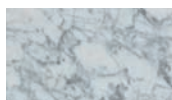

Cassa in legno dotata di due sensori per verifica di eventuali danni durante il trasporto. (Fare riferimento a "Avvertenze importanti").

MDF structure, with reinforcing aluminium sheets, lacquered in true colored polyester, made in 8 full-colour hands, with 100 gloss burnished finish. Circular stone with water-repellent protective oil inserts with aluminium honeycomb support, 14 mm thickness. Inner shelves in tempered glass with extra-light colour, 8 mm thickness. Base and decorative inserts in satin-finished brass with wax finish.

Available varnishing: blue, mud and grey.

Available stones: glossy Bianco Gioia marble, Calacatta Oro marble, Ocean Storm marble, matte Polar White marble, Rosso Lepanto Hidro marble; Geode granite; Elegant Brown quartzite, Rocky Mountain quartzite and Brioche onyx.

Any surface blemishes, that are attributable to the naturalness of stones, can be resin-filled and are not to be considered as defects. Blocks and slabs visibly vary as these are natural stones; all pictures are just a rough guide.

Wooden crate equipped with two sensors to check for any damage during transport. (Refer to "Important information").

Fango, mud
Rosso Lepanto Hidro

Bianco Gioia lucido
glossy Bianco Gioia