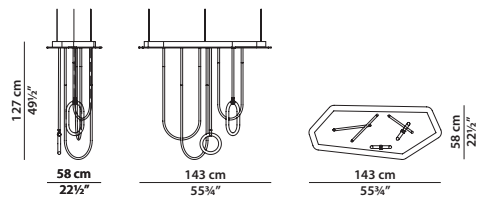

Dimming is possible subject to request to the technical department and consequent quotation.

85 x 63 h107

Sospensione. **1703 lumen.**
Hanging lamp. **1703 lumens.**

143 x 58 h127

Sospensione. **2763 lumen.**
Hanging lamp. **2763 lumens.**

200 x 144 h212

Sospensione. **10700 lumen.**
Hanging lamp. **10700 lumens.**