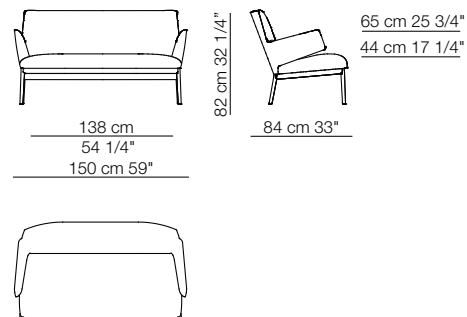

Hug *love seat*

arflex

I colori sono da considerarsi puramente indicativi / Colors are to be considered as purely indicative 2020 - Rev. 0.0 -
Seven Salotti S.p.A - All rights reserved

Hug chair

Hug chair
Match table
Alba bookcase

HUG

Sedia
Chair

Poltrona con schienale basso
Armchair with low backrest

Poltrona con schienale alto
Armchair with high backrest

HUG LOVE SEAT

Divano con schienale basso
Sofa with low backrest

Divano con schienale alto
Sofa with high backrest