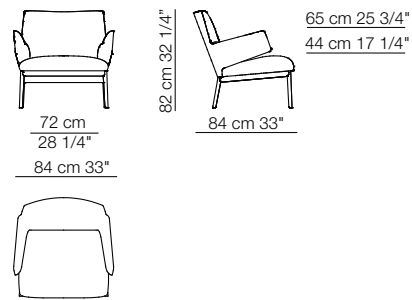

arflex

I colori sono da considerarsi puramente indicativi / Colors are to be considered as purely indicative 2020 - Rev. 0.0 -
Seven Salotti S.p.A - All rights reserved

Hug *love seat*
Infinity *small table*
Capilano *small table*

Hug *love seat*

arflex

I colori sono da considerarsi puramente indicativi / Colors are to be considered as purely indicative 2020 - Rev. 0.0 -
Seven Salotti S.p.A - All rights reserved

Hug chair

Hug chair
Match table
Alba bookcase

HUG

Sedia
Chair

Poltrona con schienale basso
Armchair with low backrest

Poltrona con schienale alto
Armchair with high backrest

HUG LOVE SEAT

Divano con schienale basso
Sofa with low backrest

Divano con schienale alto
Sofa with high backrest