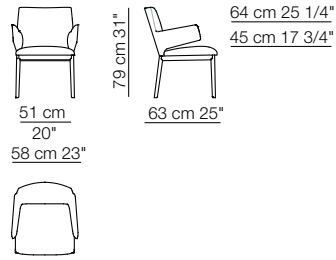

Hug *love seat*

arflex

I colori sono da considerarsi puramente indicativi / Colors are to be considered as purely indicative 2020 - Rev. 0.0 -
Seven Salotti S.p.A - All rights reserved

Hug chair

Hug chair
Match table
Alba bookcase

HUG

Sedia
Chair

Poltrona con schienale basso
Armchair with low backrest

Poltrona con schienale alto
Armchair with high backrest

HUG LOVE SEAT

Divano con schienale basso
Sofa with low backrest

Divano con schienale alto
Sofa with high backrest