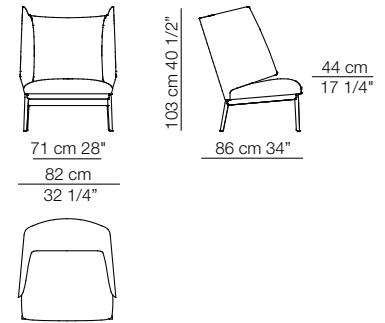

Hug *love seat*

arflex

I colori sono da considerarsi puramente indicativi / Colors are to be considered as purely indicative 2020 - Rev. 0.0 -
Seven Salotti S.p.A - All rights reserved

Hug chair

Hug chair
Match table
Alba bookcase

HUG

Sedia
Chair

Poltrona con schienale basso
Armchair with low backrest

Poltrona con schienale alto
Armchair with high backrest

HUG LOVE SEAT

Divano con schienale basso
Sofa with low backrest

Divano con schienale alto
Sofa with high backrest