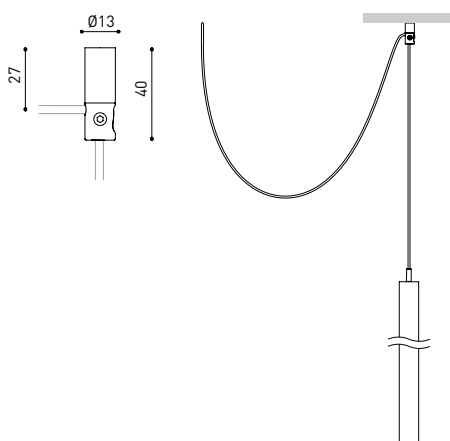

DIMENSIONAL DRAWING