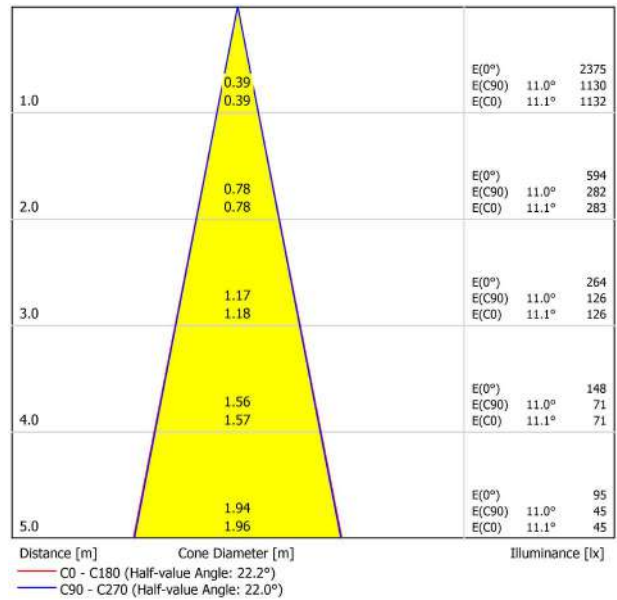

CONICAL DIAGRAM