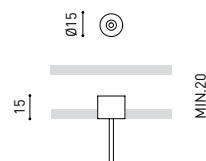

DIMENSIONAL DRAWING

Wire Trimless Accessory is a collection of accessories for fitting tensioners and cables to Arkoslight luminaires suspended directly from the ceiling with any visible ceiling rose or fixings. This achieves a minimalist application with a visually tidy finish.

With Wire Trimless Accessory the items adjacent to the ceiling of the standard product (ceiling roses, fixings, driver boxes, etc.) are concealed by a simple recessed application.

Wire Trimless Accessory reduces the visual impact of the installation leading to extremely minimalist aesthetics. The wires come out of the ceiling material as a part of the structure. This detail creates a much purer, more essential layout, particular when several luminaires are fitted in an arrangement.