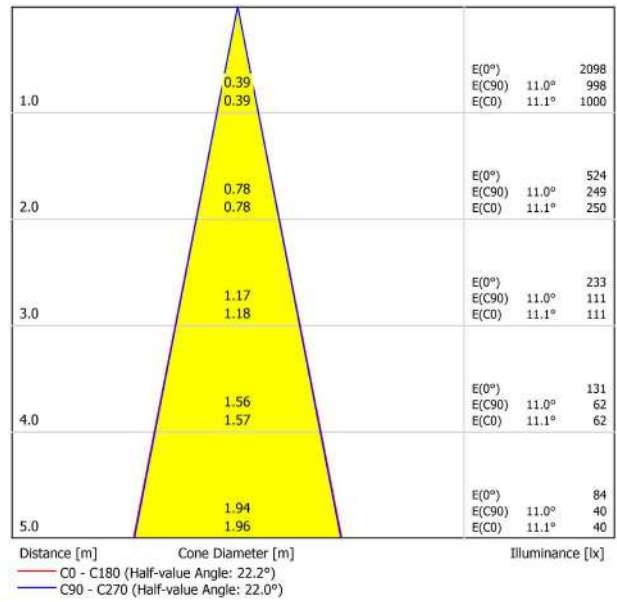

CONICAL DIAGRAM