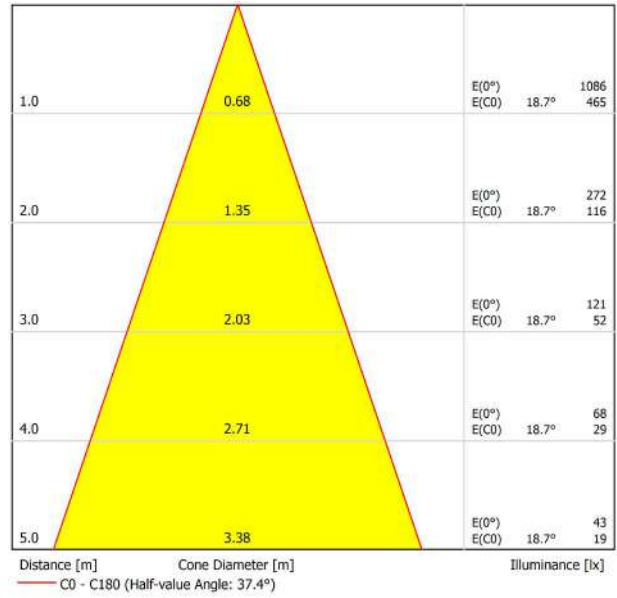

CONICAL DIAGRAM