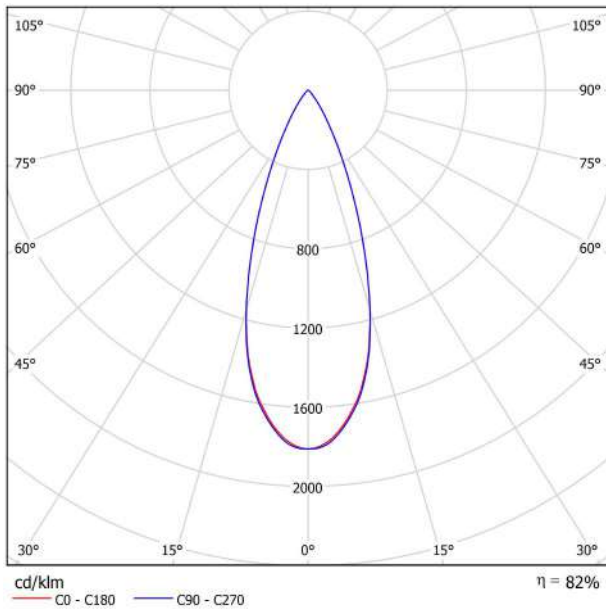

POLAR DIAGRAM