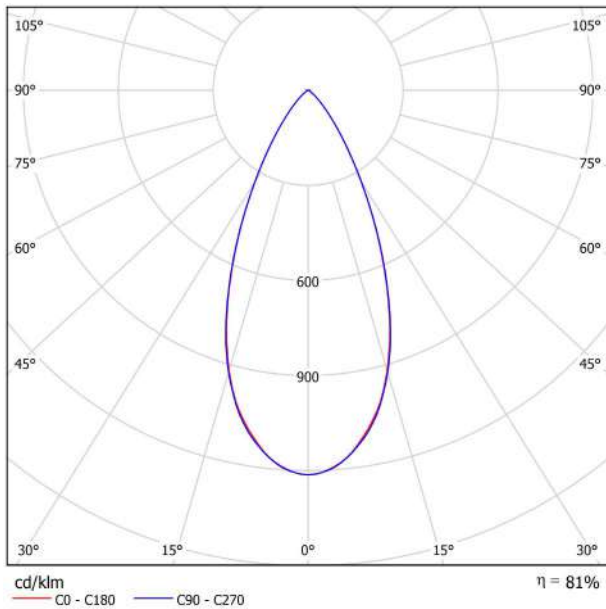

POLAR DIAGRAM