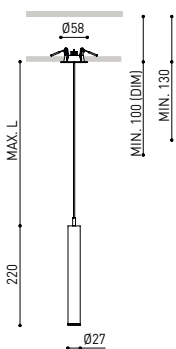

DIMENSIONS

ACCESSORIES

PRODUCT

Name	STICK 22 2M 22° DIM DALI 3000K NT
Reference	A4040211NT
Color	Textured black
RAL	9005
Category	SUSPENSION

LIGHTING INFORMATION

Light source	LED
Gross luminous flux	600 Lm
Power	5,6 W
Power values of the system	6,83 W
Colour temperature	3000 K
Colour Rendering Index	CRI>90
Chromatic stability	MacAdam Step 2
Light beam angle	22°
Lighting efficiency	84%
Efficacy	107 Lm/W
Current intensity	500 mA
Dimming	DALI
Control through bluetooth	Please Consult
Driver	Included
Electrical insulation class	☐
Voltage	220 V/240 V
Frequency	50/60 Hz
Energy efficiency	A+
LED lifespan	L80B10 (Tc=85°C) >60.000h

OTHER DATA

Ingress Protection	IP20
Recess measurements	Ø50 mm.
Cord length	Max. 2 m
Fast adjustment tensioner	No
Weight	325 g.
Packaged weight	400 g.
Packaging dimensions	322 x 122 x 45mm
Units per package	1
Materials	Aluminium / Acrylonitrile Butadiene Styrene / Polycarbonate

Stick is a light fitting, designed for accent lighting, which underlines the verticality of the space where it is applied. The light buoyancy of such a light aesthetic piece is one of its greatest attractions.