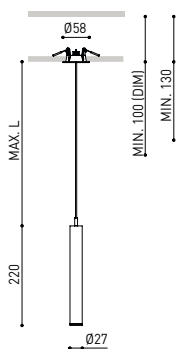

DIMENSIONS

ACCESSORIES

PRODUCT

Name	STICK 22 2M 22° DIM DALI 2700K WT
Reference	A4040210WT
Color	Textured white
RAL	9016
Category	SUSPENSION

LIGHTING INFORMATION

Light source	LED
Gross luminous flux	530 Lm
Power	5,6 W
Power values of the system	6,83 W
Colour temperature	2700 K
Colour Rendering Index	CRI>90
Chromatic stability	MacAdam Step 2
Light beam angle	22°
Lighting efficiency	84%
Efficacy	95 Lm/W
Current intensity	500 mA
Dimming	DALI
Control through bluetooth	Please Consult
Driver	Included
Electrical insulation class	☐
Voltage	220 V/240 V
Frequency	50/60 Hz
Energy efficiency	A+
LED lifespan	L80B10 (Tc=85°C) >60.000h

OTHER DATA

Ingress Protection	IP20
Recess measurements	Ø50 mm.
Cord length	Max. 2 m
Fast adjustment tensioner	No
Weight	325 g.
Packaged weight	400 g.
Packaging dimensions	322 x 122 x 45mm
Units per package	1
Materials	Aluminium / Acrylonitrile Butadiene Styrene / Polycarbonate

Stick is a light fitting, designed for accent lighting, which underlines the verticality of the space where it is applied. The light buoyancy of such a light aesthetic piece is one of its greatest attractions.