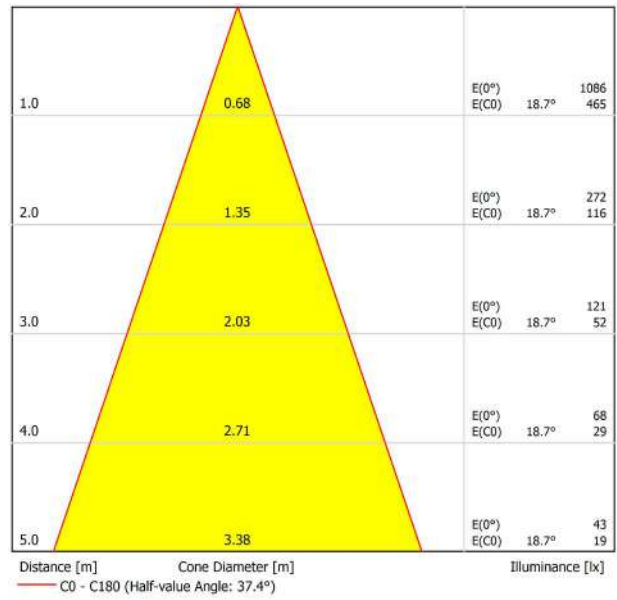

CONICAL DIAGRAM