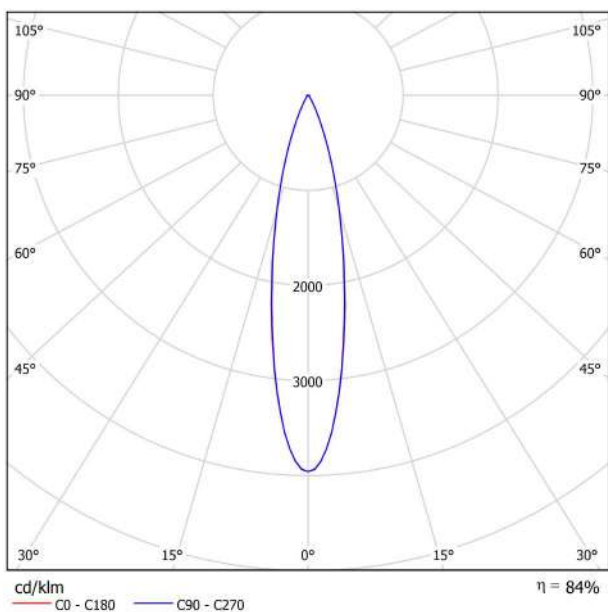

POLAR DIAGRAM