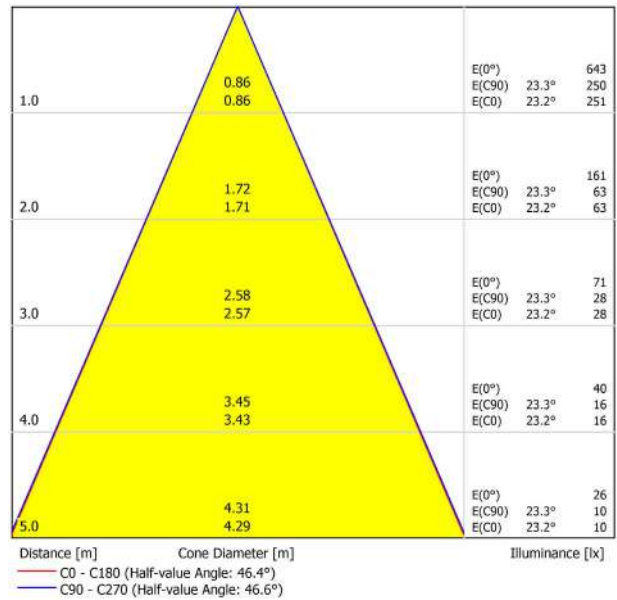

CONICAL DIAGRAM