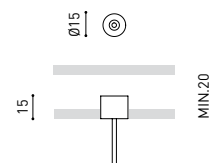

DIMENSIONAL DRAWING

Wire Trimless Accessory is a collection of accessories for fitting tensioners and cables to Arkoslight luminaires suspended directly from the ceiling with any visible ceiling rose or fixings. This achieves a minimalist application with a visually tidy finish.

With Wire Trimless Accessory the items adjacent to the ceiling of the standard product (ceiling roses, fixings, driver boxes, etc.) are concealed by a simple recessed application.

Wire Trimless Accessory reduces the visual impact of the installation leading to extremely minimalist aesthetics. The wires come out of the ceiling material as a part of the structure. This detail creates a much purer, more essential layout, particular when several luminaires are fitted in an arrangement.