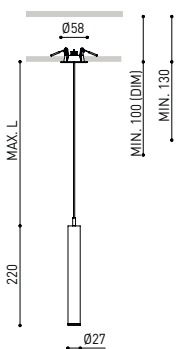

DIMENSIONS

ACCESSORIES

PRODUCT

Name	STICK 22 2M 37° DIM DALI 2700K NT
Reference	A4040220NT
Color	Textured black
RAL	9005
Category	SUSPENSION

LIGHTING INFORMATION

Light source	LED
Gross luminous flux	530 Lm
Power	5,6 W
Power values of the system	6,83 W
Colour temperature	2700 K
Colour Rendering Index	CRI>90
Chromatic stability	MacAdam Step 2
Light beam angle	37°
Lighting efficiency	82%
Efficacy	95 Lm/W
Current intensity	500 mA
Dimming	DALI
Control through bluetooth	Please Consult
Driver	Included
Electrical insulation class	☐
Voltage	220 V/240 V
Frequency	50/60 Hz
Energy efficiency	A+
LED lifespan	L80B10 (Tc=85°C) >60.000h

OTHER DATA

Ingress Protection	IP20
Recess measurements	Ø50 mm.
Cord length	Max. 2 m
Fast adjustment tensioner	No
Weight	325 g.
Packaged weight	400 g.
Packaging dimensions	322 x 122 x 45mm
Units per package	1
Materials	Aluminium / Acrylonitrile Butadiene Styrene / Polycarbonate

Stick is a light fitting, designed for accent lighting, which underlines the verticality of the space where it is applied. The light buoyancy of such a light aesthetic piece is one of its greatest attractions.