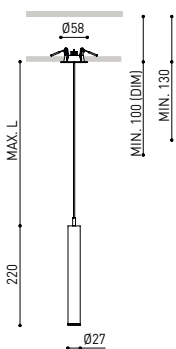

DIMENSIONS

ACCESSORIES

PRODUCT

Name	STICK 22 2M 22° 2700K NT
Reference	A4040110NT
Color	Textured black
RAL	9005
Category	SUSPENSION

LIGHTING INFORMATION

Light source	LED
Gross luminous flux	530 Lm
Power	5,6 W
Power values of the system	6,29 W
Colour temperature	2700 K
Colour Rendering Index	CRI>90
Chromatic stability	MacAdam Step 2
Light beam angle	22°
Lighting efficiency	84%
Efficacy	95 Lm/W
Current intensity	500 mA
Control through bluetooth	Please Consult
Driver	Included
Electrical insulation class	☐
Voltage	220 V/240 V
Frequency	50/60 Hz
Energy efficiency	A+
LED lifespan	L80B10 (Tc=85°C) >60.000h

OTHER DATA

Ingress Protection	IP20
Recess measurements	Ø50 mm.
Cord length	Max. 2 m
Fast adjustment tensioner	No
Weight	365 g.
Packaged weight	440 g.
Packaging dimensions	322 x 122 x 45mm
Units per package	1
Materials	Aluminium / Acrylonitrile Butadiene Styrene / Polycarbonate

Stick is a light fitting, designed for accent lighting, which underlines the verticality of the space where it is applied. The light buoyancy of such a light aesthetic piece is one of its greatest attractions.