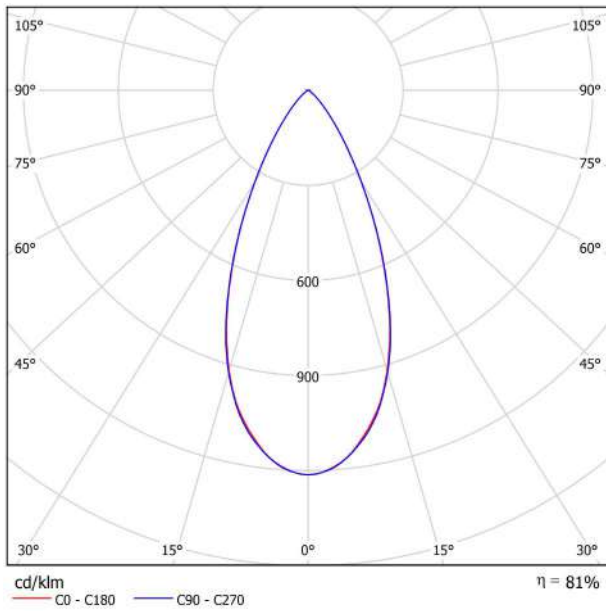

POLAR DIAGRAM