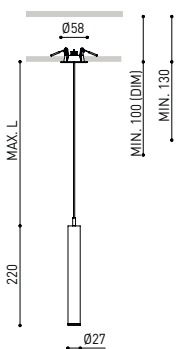

DIMENSIONS

ACCESSORIES

PRODUCT

Name	STICK 22 2M 37° 3000K NT
Reference	A4040121NT
Color	Textured black
RAL	9005
Category	SUSPENSION

LIGHTING INFORMATION

Light source	LED
Gross luminous flux	600 Lm
Power	5,6 W
Power values of the system	6,29 W
Colour temperature	3000 K
Colour Rendering Index	CRI>90
Chromatic stability	MacAdam Step 2
Light beam angle	37°
Lighting efficiency	82%
Efficacy	107 Lm/W
Current intensity	500 mA
Control through bluetooth	Please Consult
Driver	Included
Electrical insulation class	☐
Voltage	220 V/240 V
Frequency	50/60 Hz
Energy efficiency	A+
LED lifespan	L80B10 (Tc=85°C) >60.000h

OTHER DATA

Ingress Protection	IP20
Recess measurements	Ø50 mm.
Cord length	Max. 2 m
Fast adjustment tensioner	No
Weight	365 g.
Packaged weight	440 g.
Packaging dimensions	322 x 122 x 45mm
Units per package	1
Materials	Aluminium / Acrylonitrile Butadiene Styrene / Polycarbonate

Stick is a light fitting, designed for accent lighting, which underlines the verticality of the space where it is applied. The light buoyancy of such a light aesthetic piece is one of its greatest attractions.