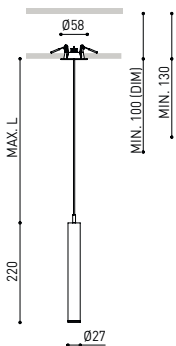

DIMENSIONS

ACCESSORIES

PRODUCT

Name	STICK 22 2M 46° DIM DALI 3000K NT
Reference	A4040231NT
Color	Textured black
RAL	9005
Category	SUSPENSION

LIGHTING INFORMATION

Light source	LED
Gross luminous flux	600 Lm
Power	5,6 W
Power values of the system	6,83 W
Colour temperature	3000 K
Colour Rendering Index	CRI>90
Chromatic stability	MacAdam Step 2
Light beam angle	46°
Lighting efficiency	81%
Efficacy	107 Lm/W
Current intensity	500 mA
Dimming	DALI
Control through bluetooth	Please Consult
Driver	Included
Electrical insulation class	☐
Voltage	220 V/240 V
Frequency	50/60 Hz
Energy efficiency	A+
LED lifespan	L80B10 (Tc=85°C) >60.000h

OTHER DATA

Ingress Protection	IP20
Recess measurements	Ø50 mm.
Cord length	Max. 2 m
Fast adjustment tensioner	No
Weight	325 g.
Packaged weight	400 g.
Packaging dimensions	322 x 122 x 45mm
Units per package	1
Materials	Aluminium / Acrylonitrile Butadiene Styrene / Polycarbonate

Stick is a light fitting, designed for accent lighting, which underlines the verticality of the space where it is applied. The light buoyancy of such a light aesthetic piece is one of its greatest attractions.