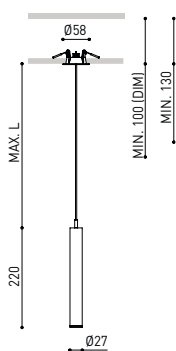

DIMENSIONS

ACCESSORIES

PRODUCT

Name	STICK 22 2M 46° 2700K MG
Reference	A4040130MG
Color	Metallized gold
RAL	Electrolytic bath
Category	SUSPENSION

LIGHTING INFORMATION

Light source	LED
Gross luminous flux	530 Lm
Power	5,6 W
Power values of the system	6,29 W
Colour temperature	2700 K
Colour Rendering Index	CRI>90
Chromatic stability	MacAdam Step 2
Light beam angle	46°
Lighting efficiency	81%
Efficacy	95 Lm/W
Current intensity	500 mA
Control through bluetooth	Please Consult
Driver	Included
Electrical insulation class	☐
Voltage	220 V/240 V
Frequency	50/60 Hz
Energy efficiency	A+
LED lifespan	L80B10 (Tc=85°C) >60.000h

OTHER DATA

Ingress Protection	IP20
Recess measurements	Ø50 mm.
Cord length	Max. 2 m
Fast adjustment tensioner	No
Weight	365 g.
Packaged weight	440 g.
Packaging dimensions	322 x 122 x 45mm
Units per package	1
Materials	Aluminium / Acrylonitrile Butadiene Styrene / Polycarbonate

Stick is a light fitting, designed for accent lighting, which underlines the verticality of the space where it is applied. The light buoyancy of such a light aesthetic piece is one of its greatest attractions.