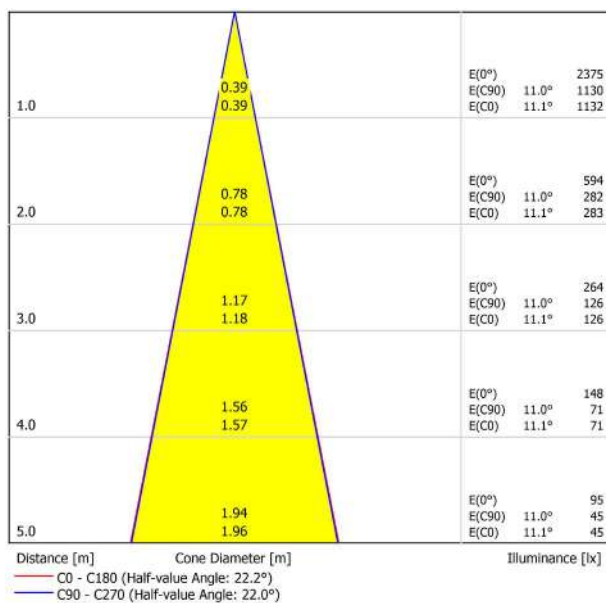

CONICAL DIAGRAM