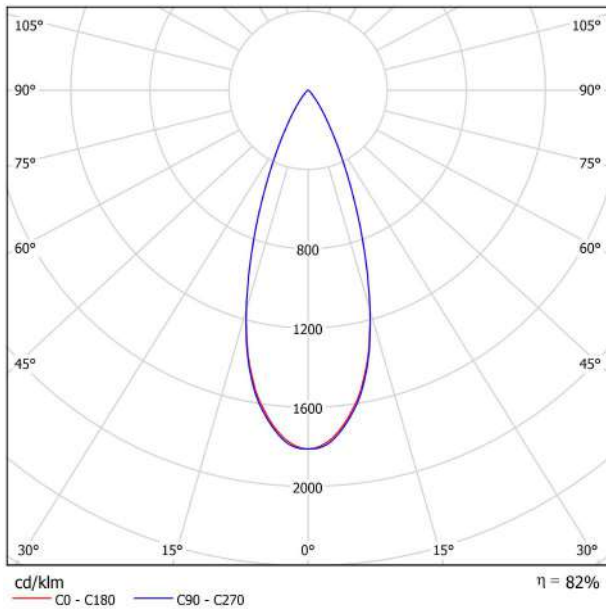

POLAR DIAGRAM