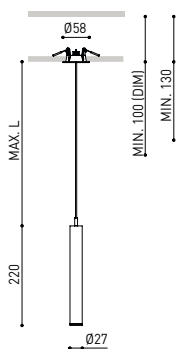

DIMENSIONS

ACCESSORIES

PRODUCT

Name	STICK 22 5M 46° 2700K NT
Reference	A4042130NT
Color	Textured black
RAL	9005
Category	SUSPENSION

LIGHTING INFORMATION

Light source	LED
Gross luminous flux	530 Lm
Power	5,6 W
Power values of the system	6,29 W
Colour temperature	2700 K
Colour Rendering Index	CRI>90
Chromatic stability	MacAdam Step 2
Light beam angle	46°
Lighting efficiency	81%
Efficacy	95 Lm/W
Current intensity	500 mA
Control through bluetooth	Please Consult
Driver	Included
Electrical insulation class	☐
Voltage	220 V/240 V
Frequency	50/60 Hz
Energy efficiency	A+
LED lifespan	L80B10 (Tc=85°C) >60.000h

OTHER DATA

Ingress Protection	IP20
Recess measurements	Ø50 mm.
Cord length	Max. 5 m
Fast adjustment tensioner	No
Weight	415 g.
Packaged weight	485 g.
Packaging dimensions	322 x 122 x 45mm
Units per package	1
Materials	Aluminium / Acrylonitrile Butadiene Styrene / Polycarbonate

Stick is a light fitting, designed for accent lighting, which underlines the verticality of the space where it is applied. The light buoyancy of such a light aesthetic piece is one of its greatest attractions.