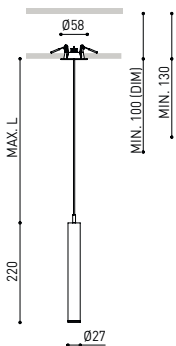

DIMENSIONS

ACCESSORIES

PRODUCT

Name	STICK 22 2M 37° 3000K MG
Reference	A4040121MG
Color	Metallized gold
RAL	Electrolytic bath
Category	SUSPENSION

LIGHTING INFORMATION

Light source	LED
Gross luminous flux	600 Lm
Power	5,6 W
Power values of the system	6,29 W
Colour temperature	3000 K
Colour Rendering Index	CRI>90
Chromatic stability	MacAdam Step 2
Light beam angle	37°
Lighting efficiency	82%
Efficacy	107 Lm/W
Current intensity	500 mA
Control through bluetooth	Please Consult
Driver	Included
Electrical insulation class	☐
Voltage	220 V/240 V
Frequency	50/60 Hz
Energy efficiency	A+
LED lifespan	L80B10 (Tc=85°C) >60.000h

OTHER DATA

Ingress Protection	IP20
Recess measurements	Ø50 mm.
Cord length	Max. 2 m
Fast adjustment tensioner	No
Weight	365 g.
Packaged weight	440 g.
Packaging dimensions	322 x 122 x 45mm
Units per package	1
Materials	Aluminium / Acrylonitrile Butadiene Styrene / Polycarbonate

Stick is a light fitting, designed for accent lighting, which underlines the verticality of the space where it is applied. The light buoyancy of such a light aesthetic piece is one of its greatest attractions.