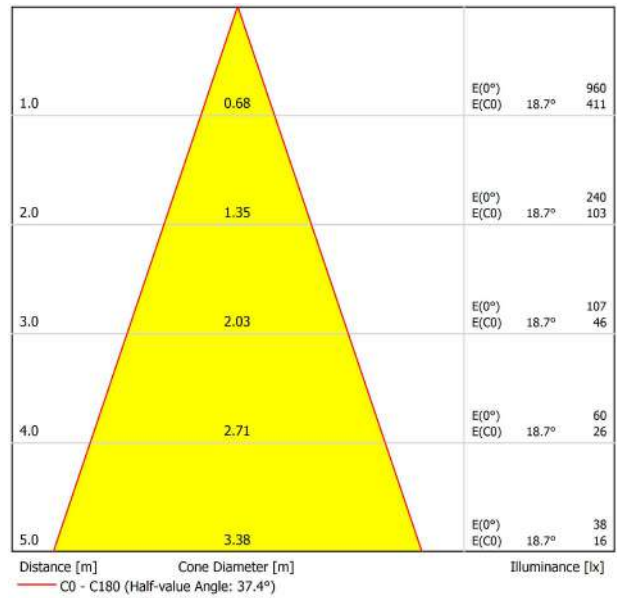

CONICAL DIAGRAM