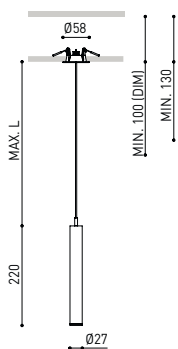

DIMENSIONS

ACCESSORIES

PRODUCT

Name	STICK 22 2M 22° 2700K WT
Reference	A4040110WT
Color	Textured white
RAL	9016
Category	SUSPENSION

LIGHTING INFORMATION

Light source	LED
Gross luminous flux	530 Lm
Power	5,6 W
Power values of the system	6,29 W
Colour temperature	2700 K
Colour Rendering Index	CRI>90
Chromatic stability	MacAdam Step 2
Light beam angle	22°
Lighting efficiency	84%
Efficacy	95 Lm/W
Current intensity	500 mA
Control through bluetooth	Please Consult
Driver	Included
Electrical insulation class	☐
Voltage	220 V/240 V
Frequency	50/60 Hz
Energy efficiency	A+
LED lifespan	L80B10 (Tc=85°C) >60.000h

OTHER DATA

Ingress Protection	IP20
Recess measurements	Ø50 mm.
Cord length	Max. 2 m
Fast adjustment tensioner	No
Weight	365 g.
Packaged weight	440 g.
Packaging dimensions	322 x 122 x 45mm
Units per package	1
Materials	Aluminium / Acrylonitrile Butadiene Styrene / Polycarbonate

Stick is a light fitting, designed for accent lighting, which underlines the verticality of the space where it is applied. The light buoyancy of such a light aesthetic piece is one of its greatest attractions.