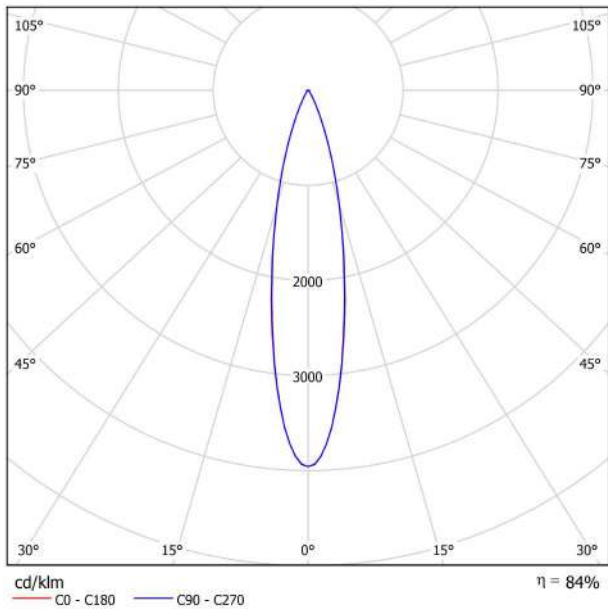

POLAR DIAGRAM