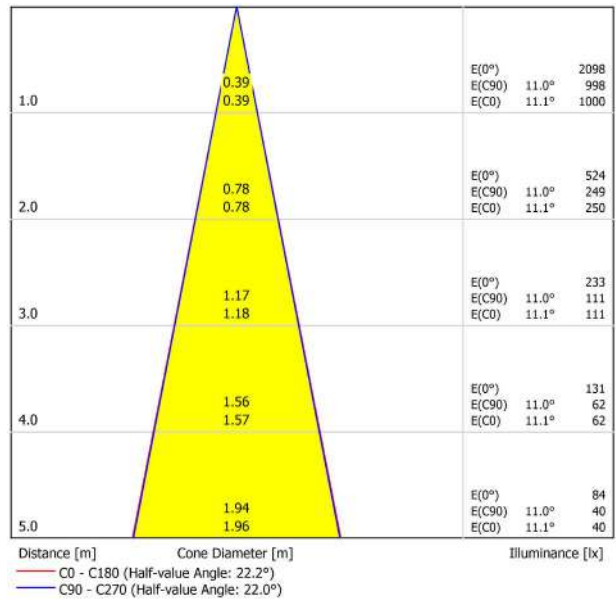

CONICAL DIAGRAM