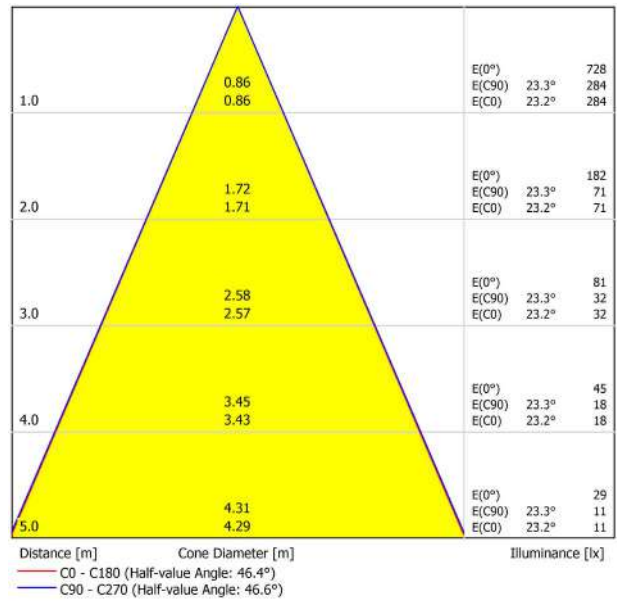

CONICAL DIAGRAM