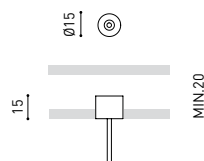

DIMENSIONAL DRAWING

Wire Trimless Accessory is a collection of accessories for fitting tensioners and cables to Arkoslight luminaires suspended directly from the ceiling with any visible ceiling rose or fixings. This achieves a minimalist application with a visually tidy finish.

With Wire Trimless Accessory the items adjacent to the ceiling of the standard product (ceiling roses, fixings, driver boxes, etc.) are concealed by a simple recessed application.

Wire Trimless Accessory reduces the visual impact of the installation leading to extremely minimalist aesthetics. The wires come out of the ceiling material as a part of the structure. This detail creates a much purer, more essential layout, particular when several luminaires are fitted in an arrangement.