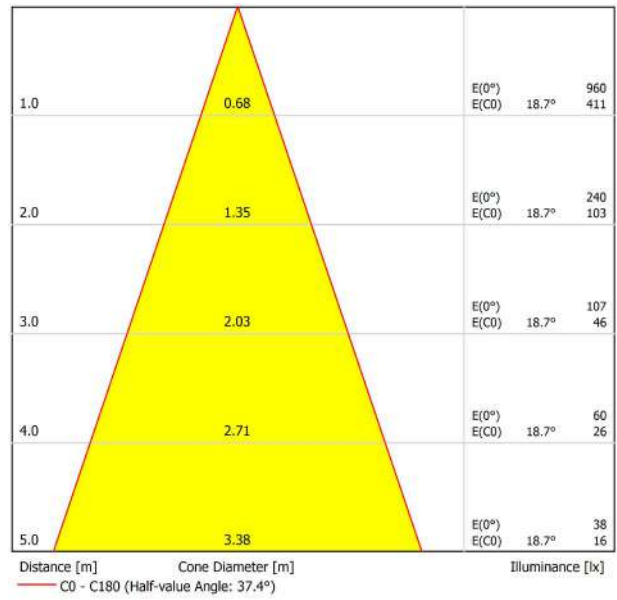

CONICAL DIAGRAM