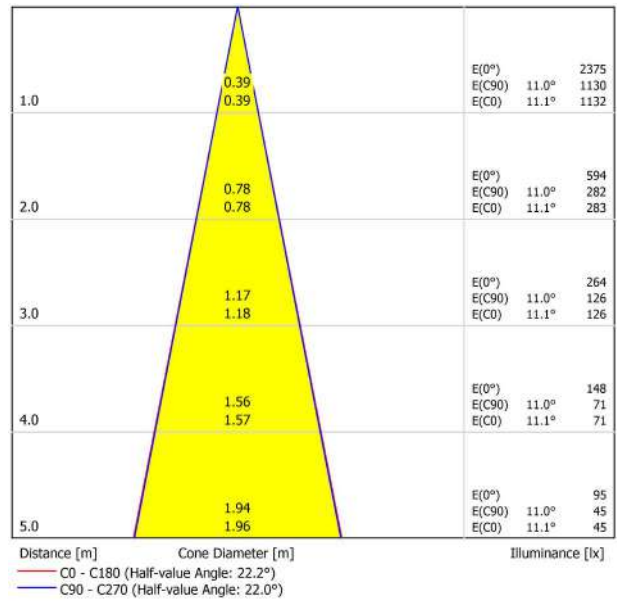

CONICAL DIAGRAM