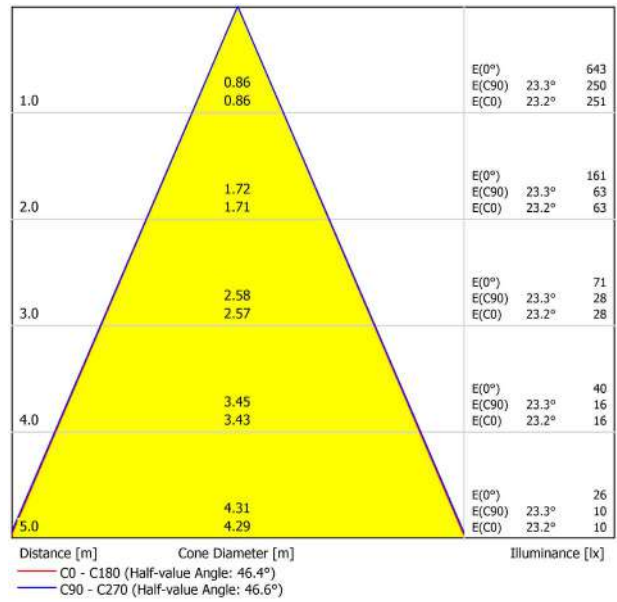

CONICAL DIAGRAM