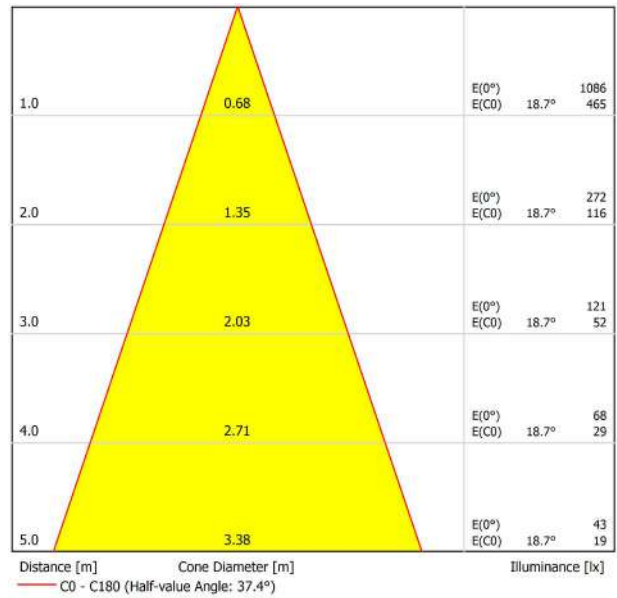

CONICAL DIAGRAM