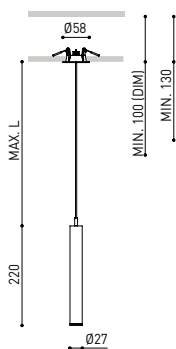

DIMENSIONS

ACCESSORIES

PRODUCT

Name	STICK 22 2M 22° 3000K MG
Reference	A4040111MG
Color	Metallized gold
RAL	Electrolytic bath
Category	SUSPENSION

LIGHTING INFORMATION

Light source	LED
Gross luminous flux	600 Lm
Power	5,6 W
Power values of the system	6,29 W
Colour temperature	3000 K
Colour Rendering Index	CRI>90
Chromatic stability	MacAdam Step 2
Light beam angle	22°
Lighting efficiency	84%
Efficacy	107 Lm/W
Current intensity	500 mA
Control through bluetooth	Please Consult
Driver	Included
Electrical insulation class	☐
Voltage	220 V/240 V
Frequency	50/60 Hz
Energy efficiency	A+
LED lifespan	L80B10 (Tc=85°C) >60.000h

OTHER DATA

Ingress Protection	IP20
Recess measurements	Ø50 mm.
Cord length	Max. 2 m
Fast adjustment tensioner	No
Weight	365 g.
Packaged weight	440 g.
Packaging dimensions	322 x 122 x 45mm
Units per package	1
Materials	Aluminium / Acrylonitrile Butadiene Styrene / Polycarbonate

Stick is a light fitting, designed for accent lighting, which underlines the verticality of the space where it is applied. The light buoyancy of such a light aesthetic piece is one of its greatest attractions.