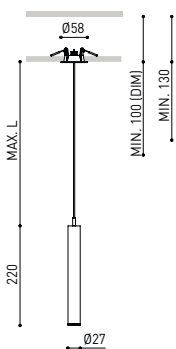

DIMENSIONS

ACCESSORIES

PRODUCT

Name	STICK 22 2M 46° 3000K WT
Reference	A4040131WT
Color	Textured white
RAL	9016
Category	SUSPENSION

LIGHTING INFORMATION

Light source	LED
Gross luminous flux	600 Lm
Power	5,6 W
Power values of the system	6,29 W
Colour temperature	3000 K
Colour Rendering Index	CRI>90
Chromatic stability	MacAdam Step 2
Light beam angle	46°
Lighting efficiency	81%
Efficacy	107 Lm/W
Current intensity	500 mA
Control through bluetooth	Please Consult
Driver	Included
Electrical insulation class	☐
Voltage	220 V/240 V
Frequency	50/60 Hz
Energy efficiency	A+
LED lifespan	L80B10 (Tc=85°C) >60.000h

OTHER DATA

Ingress Protection	IP20
Recess measurements	Ø50 mm.
Cord length	Max. 2 m
Fast adjustment tensioner	No
Weight	365 g.
Packaged weight	440 g.
Packaging dimensions	322 x 122 x 45mm
Units per package	1
Materials	Aluminium / Acrylonitrile Butadiene Styrene / Polycarbonate

Stick is a light fitting, designed for accent lighting, which underlines the verticality of the space where it is applied. The light buoyancy of such a light aesthetic piece is one of its greatest attractions.