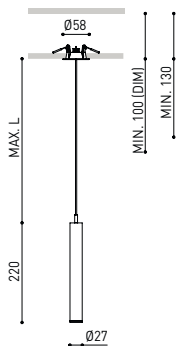

DIMENSIONS

ACCESSORIES

PRODUCT

Name	STICK 22 2M 37° DIM DALI 3000K WT
Reference	A4040221WT
Color	Textured white
RAL	9016
Category	SUSPENSION

LIGHTING INFORMATION

Light source	LED
Gross luminous flux	600 Lm
Power	5,6 W
Power values of the system	6,83 W
Colour temperature	3000 K
Colour Rendering Index	CRI>90
Chromatic stability	MacAdam Step 2
Light beam angle	37°
Lighting efficiency	82%
Efficacy	107 Lm/W
Current intensity	500 mA
Dimming	DALI
Control through bluetooth	Please Consult
Driver	Included
Electrical insulation class	☐
Voltage	220 V/240 V
Frequency	50/60 Hz
Energy efficiency	A+
LED lifespan	L80B10 (Tc=85°C) >60.000h

OTHER DATA

Ingress Protection	IP20
Recess measurements	Ø50 mm.
Cord length	Max. 2 m
Fast adjustment tensioner	No
Weight	325 g.
Packaged weight	400 g.
Packaging dimensions	322 x 122 x 45mm
Units per package	1
Materials	Aluminium / Acrylonitrile Butadiene Styrene / Polycarbonate

Stick is a light fitting, designed for accent lighting, which underlines the verticality of the space where it is applied. The light buoyancy of such a light aesthetic piece is one of its greatest attractions.