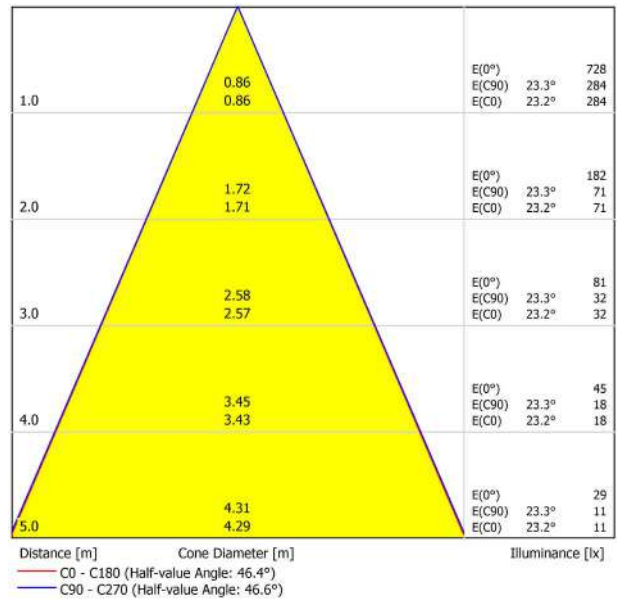

CONICAL DIAGRAM