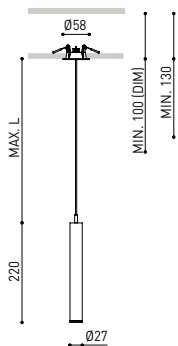

DIMENSIONS

ACCESSORIES

PRODUCT

Name	STICK 22 2M 37° DIM DALI 2700K WT
Reference	A4040220WT
Color	Textured white
RAL	9016
Category	SUSPENSION

LIGHTING INFORMATION

Light source	LED
Gross luminous flux	530 Lm
Power	5,6 W
Power values of the system	6,83 W
Colour temperature	2700 K
Colour Rendering Index	CRI>90
Chromatic stability	MacAdam Step 2
Light beam angle	37°
Lighting efficiency	82%
Efficacy	95 Lm/W
Current intensity	500 mA
Dimming	DALI
Control through bluetooth	Please Consult
Driver	Included
Electrical insulation class	☐
Voltage	220 V/240 V
Frequency	50/60 Hz
Energy efficiency	A+
LED lifespan	L80B10 (Tc=85°C) >60.000h

OTHER DATA

Ingress Protection	IP20
Recess measurements	Ø50 mm.
Cord length	Max. 2 m
Fast adjustment tensioner	No
Weight	325 g.
Packaged weight	400 g.
Packaging dimensions	322 x 122 x 45mm
Units per package	1
Materials	Aluminium / Acrylonitrile Butadiene Styrene / Polycarbonate

Stick is a light fitting, designed for accent lighting, which underlines the verticality of the space where it is applied. The light buoyancy of such a light aesthetic piece is one of its greatest attractions.