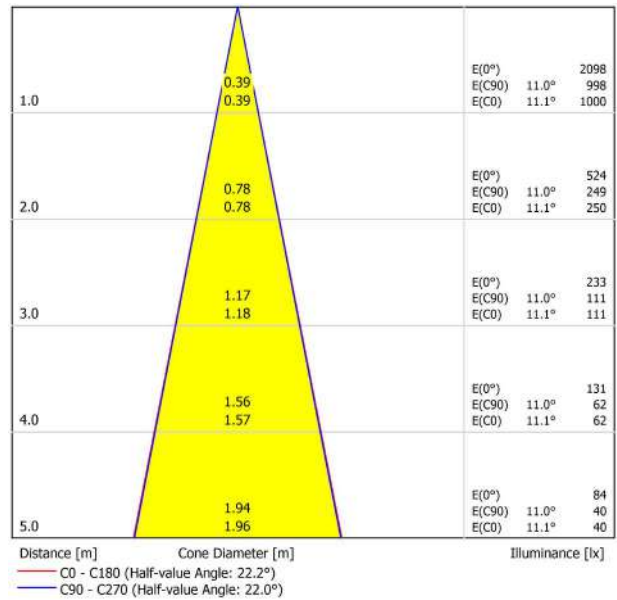

CONICAL DIAGRAM