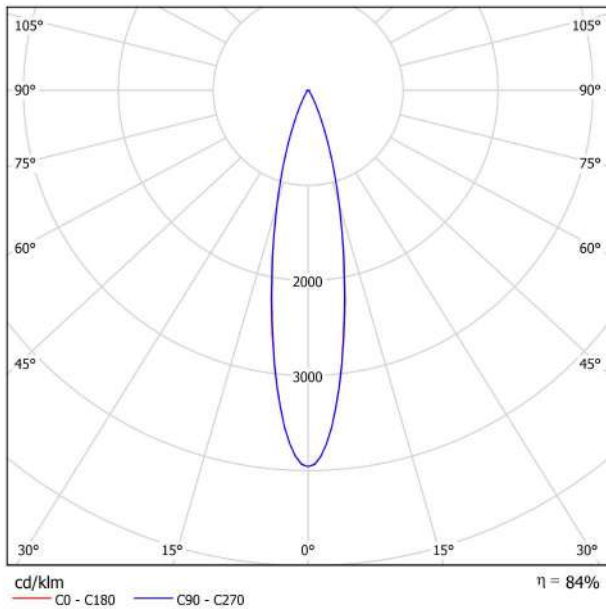

POLAR DIAGRAM