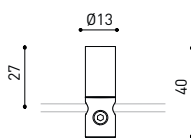

DIMENSIONAL DRAWING