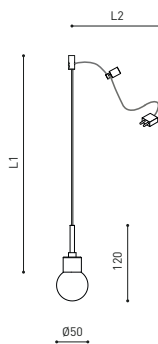

DIMENSIONS

ACCESSORIES

AWARDS

Name	ALASKA FANCY SHAPE 5M 3000K N
Reference	A4182001N
Color	Black
RAL	Colour in the mass looks alike RAL 9005
Category	CUSTOM SYSTEMS

PRODUCT

Light source	LED
Gross luminous flux	500 Lm
Power	4,5 W
Colour temperature	3000 K - Other K, please consult
Colour Rendering Index	CRI>90
Chromatic stability	MacAdam Step 2
Light beam angle	21°
Lighting efficiency	30%
Efficacy	111 Lm/W
Current intensity	500 mA
Dimming	No Dim - Other DIM, please consult
Control through bluetooth	Please Consult
Driver	Excluded
Electrical insulation class	III
Energy efficiency	A
LED lifespan	L80B10 (Tc=85°C) >60.000h

LIGHTING INFORMATION

OTHER DATA

Ingress Protection	IP20
Cord length	Max. 5 m
Fast adjustment tensioner	Yes
Weight	325 g.
Packaged weight	445 g.
Packaging dimensions	210 x 178 x 87 mm
Units per package	1
Materials	Aluminium / Optical Glass

Alaska Fancy Shape is the contemporary reinterpretation of the technology and design of the classical incandescent filament light bulb. Fancy Shape is a system that enables architects to configure and distribute the space's lighting with complete freedom, creating patterns and designs using a single light source with a surface-mounted base.