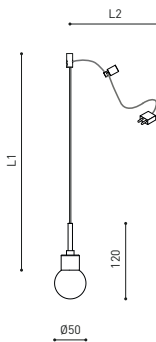

DIMENSIONS

ACCESSORIES

AWARDS

Name	ALASKA FANCY SHAPE 5M 2700K BG
Reference	A4182000BG
Color	Brushed Gold
RAL	Electrolytic bath
Category	CUSTOM SYSTEMS

PRODUCT

Light source	LED
Gross luminous flux	475 Lm
Power	4,5 W
Colour temperature	2700 K - Other K, please consult
Colour Rendering Index	CRI>90
Chromatic stability	MacAdam Step 2
Light beam angle	21°
Lighting efficiency	30%
Efficacy	106 Lm/W
Current intensity	500 mA
Dimming	No Dim - Other DIM, please consult
Control through bluetooth	Please Consult
Driver	Excluded
Electrical insulation class	III
Energy efficiency	A
LED lifespan	L80B10 (Tc=85°C) >60.000h

LIGHTING INFORMATION

OTHER DATA

Ingress Protection	IP20
Cord length	Max. 5 m
Fast adjustment tensioner	Yes
Weight	325 g.
Packaged weight	445 g.
Packaging dimensions	210 × 178 × 87 mm
Units per package	1
Materials	Aluminium / Optical Glass

Alaska Fancy Shape is the contemporary reinterpretation of the technology and design of the classical incandescent filament light bulb. Fancy Shape is a system that enables architects to configure and distribute the space's lighting with complete freedom, creating patterns and designs using a single light source with a surface-mounted base.