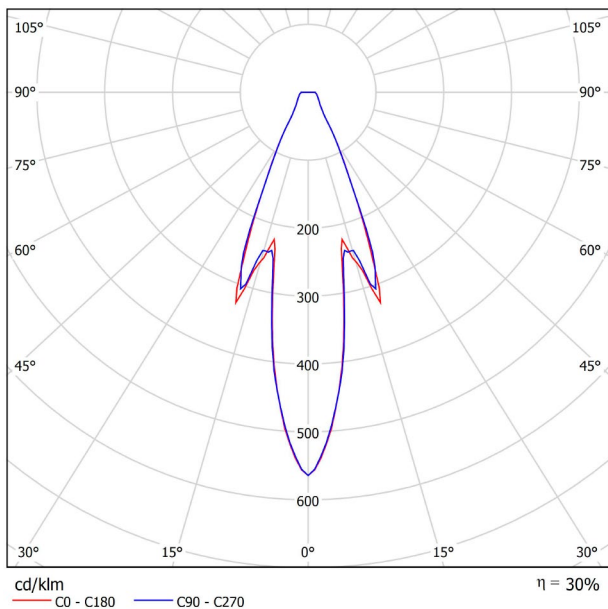

POLAR DIAGRAM