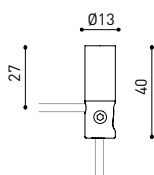

DIMENSIONAL DRAWING