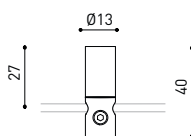

DIMENSIONAL DRAWING