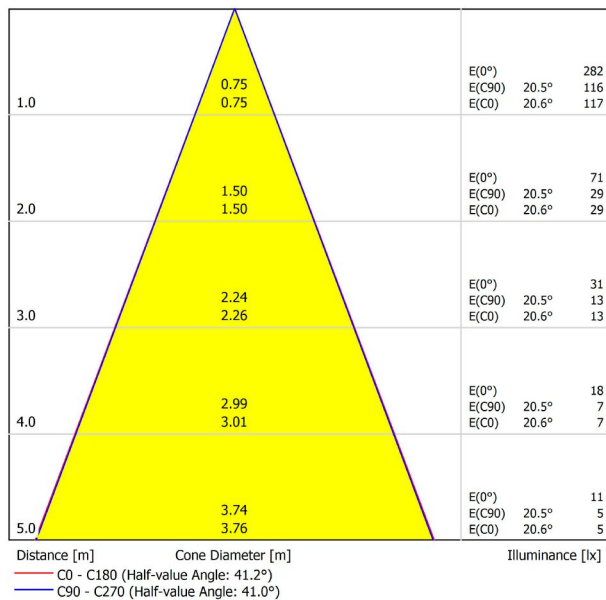

CONICAL DIAGRAM