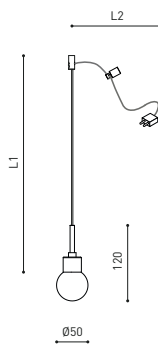

DIMENSIONS

ACCESSORIES

FANCY SHAPE BASE
(MANDATORY)

CORD ACCESSORY

AWARDS

Name	ALASKA FANCY SHAPE 5M 3000K BG
Reference	A4182001BG
Color	Brushed Gold
RAL	Electrolytic bath
Category	CUSTOM SYSTEMS

PRODUCT

Light source	LED
Gross luminous flux	500 Lm
Power	4,5 W
Colour temperature	3000 K - Other K, please consult
Colour Rendering Index	CRI>90
Chromatic stability	MacAdam Step 2
Light beam angle	21°
Lighting efficiency	30%
Efficacy	111 Lm/W
Current intensity	500 mA
Dimming	No Dim - Other DIM, please consult
Control through bluetooth	Please Consult
Driver	Excluded
Electrical insulation class	III
Energy efficiency	A
LED lifespan	L80B10 (Tc=85°C) >60.000h

LIGHTING INFORMATION

OTHER DATA

Ingress Protection	IP20
Cord length	Max. 5 m
Fast adjustment tensioner	Yes
Weight	325 g.
Packaged weight	445 g.
Packaging dimensions	210 x 178 x 87 mm
Units per package	1
Materials	Aluminium / Optical Glass

POLAR DIAGRAM

CONICAL DIAGRAM

FANCY SHAPE BASE

MANDATORY FOR INSTALLATION

FANCY SHAPE BASES	n° Lamps	ON/OFF	A417-01-11 WT NT	 DALI	A417-01-12 WT NT	
FANCY SHAPE BASE 2 500 mA	1 to 2					Ø155
2 Equidistant Fixing Points						
FANCY SHAPE BASE 6 500 mA	3 to 6					
6 Equidistant Fixing Points						
FANCY SHAPE BASE 12 500 mA	7 to 12					
12 Equidistant Fixing Points						
220 240 V~	50/60 Hz	CE		IP20		