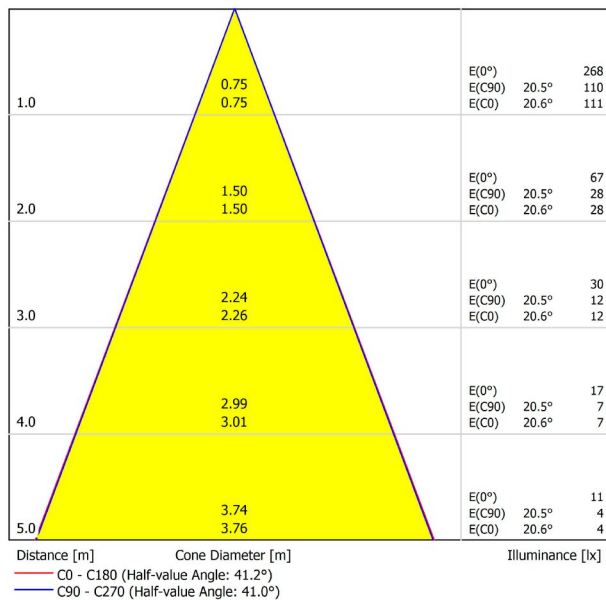

CONICAL DIAGRAM