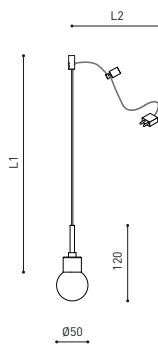

DIMENSIONS

ACCESSORIES

AWARDS

Name	ALASKA FANCY SHAPE 5M 2700K N
Reference	A4182000N
Color	Black
RAL	Colour in the mass looks alike RAL 9005
Category	CUSTOM SYSTEMS

PRODUCT

Light source	LED
Gross luminous flux	475 Lm
Power	4,5 W
Colour temperature	2700 K - Other K, please consult
Colour Rendering Index	CRI>90
Chromatic stability	MacAdam Step 2
Light beam angle	21°
Lighting efficiency	30%
Efficacy	106 Lm/W
Current intensity	500 mA
Dimming	No Dim - Other DIM, please consult
Control through bluetooth	Please Consult
Driver	Excluded
Electrical insulation class	III
Energy efficiency	A
LED lifespan	L80B10 (Tc=85°C) >60.000h

LIGHTING INFORMATION

OTHER DATA

Ingress Protection	IP20
Cord length	Max. 5 m
Fast adjustment tensioner	Yes
Weight	325 g.
Packaged weight	445 g.
Packaging dimensions	210 × 178 × 87 mm
Units per package	1
Materials	Aluminium / Optical Glass

Alaska Fancy Shape is the contemporary reinterpretation of the technology and design of the classical incandescent filament light bulb. Fancy Shape is a system that enables architects to configure and distribute the space's lighting with complete freedom, creating patterns and designs using a single light source with a surface-mounted base.