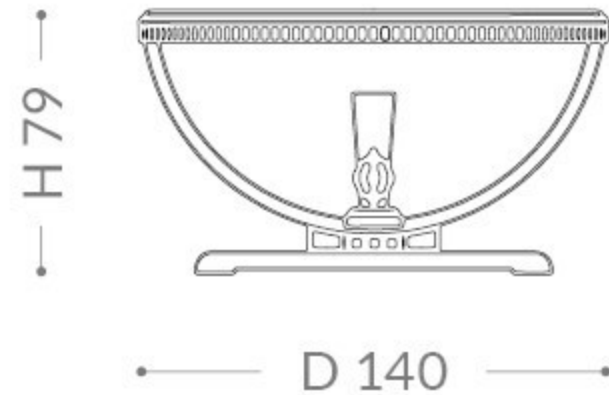

METROPOLIS WIDE  
elliptical cm 340

METROPOLIS WIDE  
elliptical cm 400