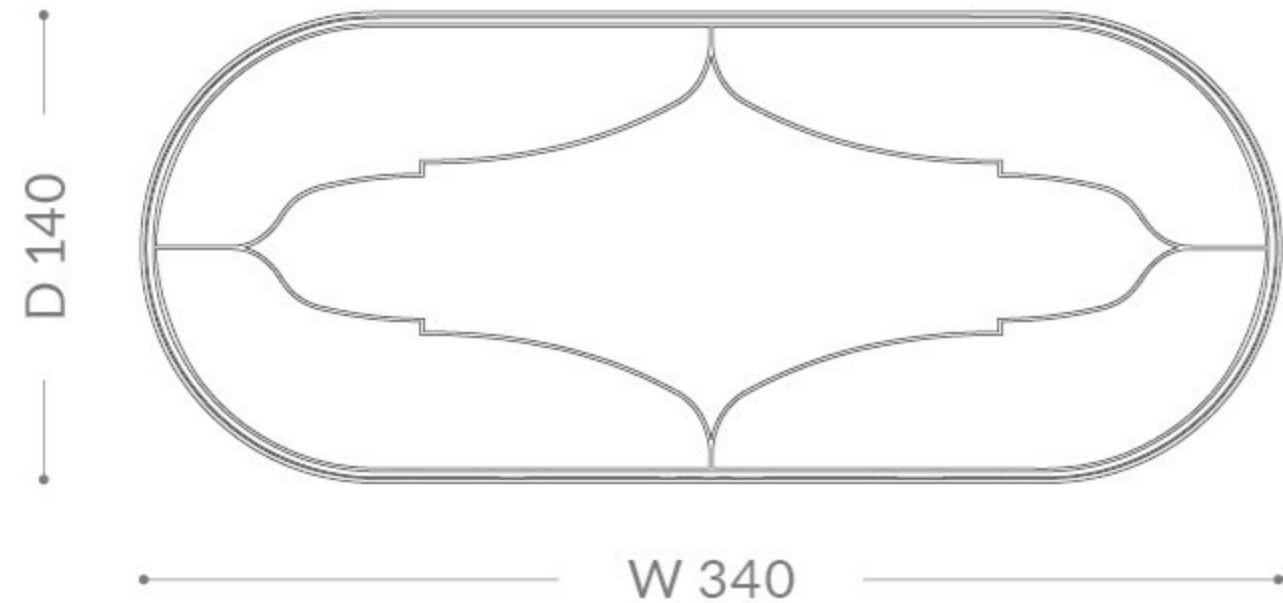

METROPOLIS WIDE  
elliptical cm 340

METROPOLIS WIDE  
elliptical cm 400