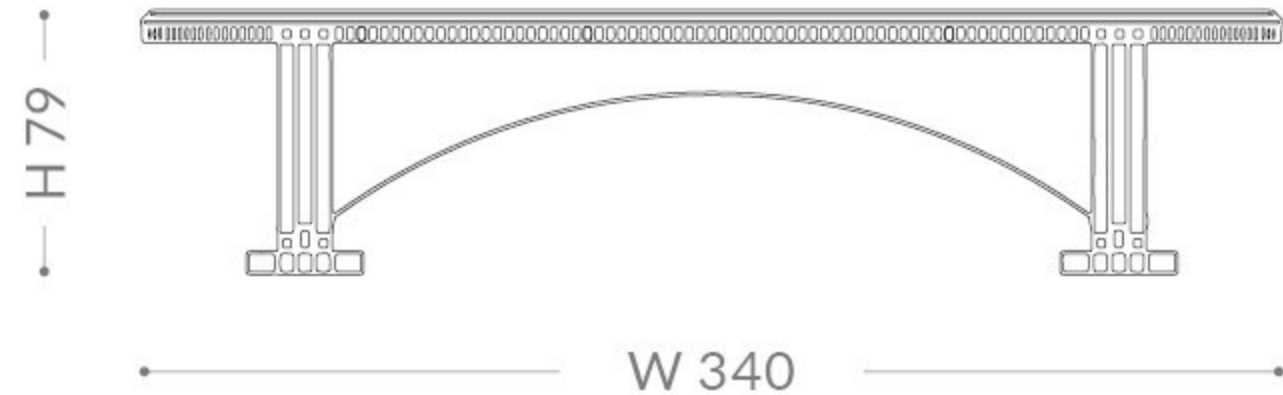

METROPOLIS WIDE  
elliptical cm 340

METROPOLIS WIDE  
elliptical cm 400