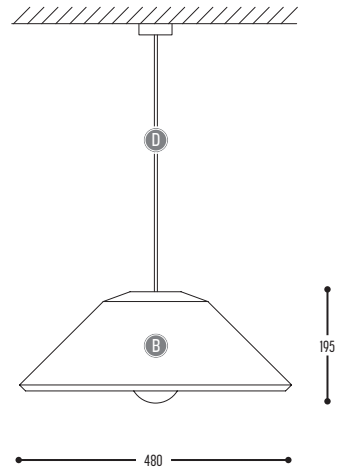

CAPITANO

design dark studio for dark

1086-67-001-DD

Cork

BB		CCC				DD	
COLORS		TYPE				SUSP. CABLE	
67	Cork	001	E27	TCG-SE / Globe (MAX 20 W)	01	1,5 m	
					02	2,5 m	
				LED (MAX 15 W)			