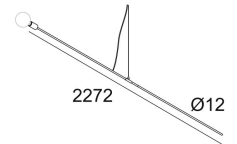

Date _____

_____

Name _____

_____

Client _____

_____

Project name _____

_____

Quote# _____

_____

Type/Quantity _____

_____

27/05/2020 13:33:29

STILL E27
25611 0000

[Weblink](#)

Available colors: BLACK BRONZE (25611 0000 BBR)
RAW WHITE (25611 0000 RW)
BARRIER BLUE (25611 0000 BL)

INCL. 1 x CABLE 3 x 0.75mm² 1,6m
INCL. 1 x CABLE SUSPENSION SINGLE AUTOM. 1.6m

E27 // 100-240V / 50-60Hz
1 x LED Filament max.20W

Class: I

Weight: 1.5 KG
Protection level: IP20
Minimum distance: n.a.

Requirements: CEILING BASE 1RC
CEILING BASE 3RC

For detailed installation instructions, please consult the manual.