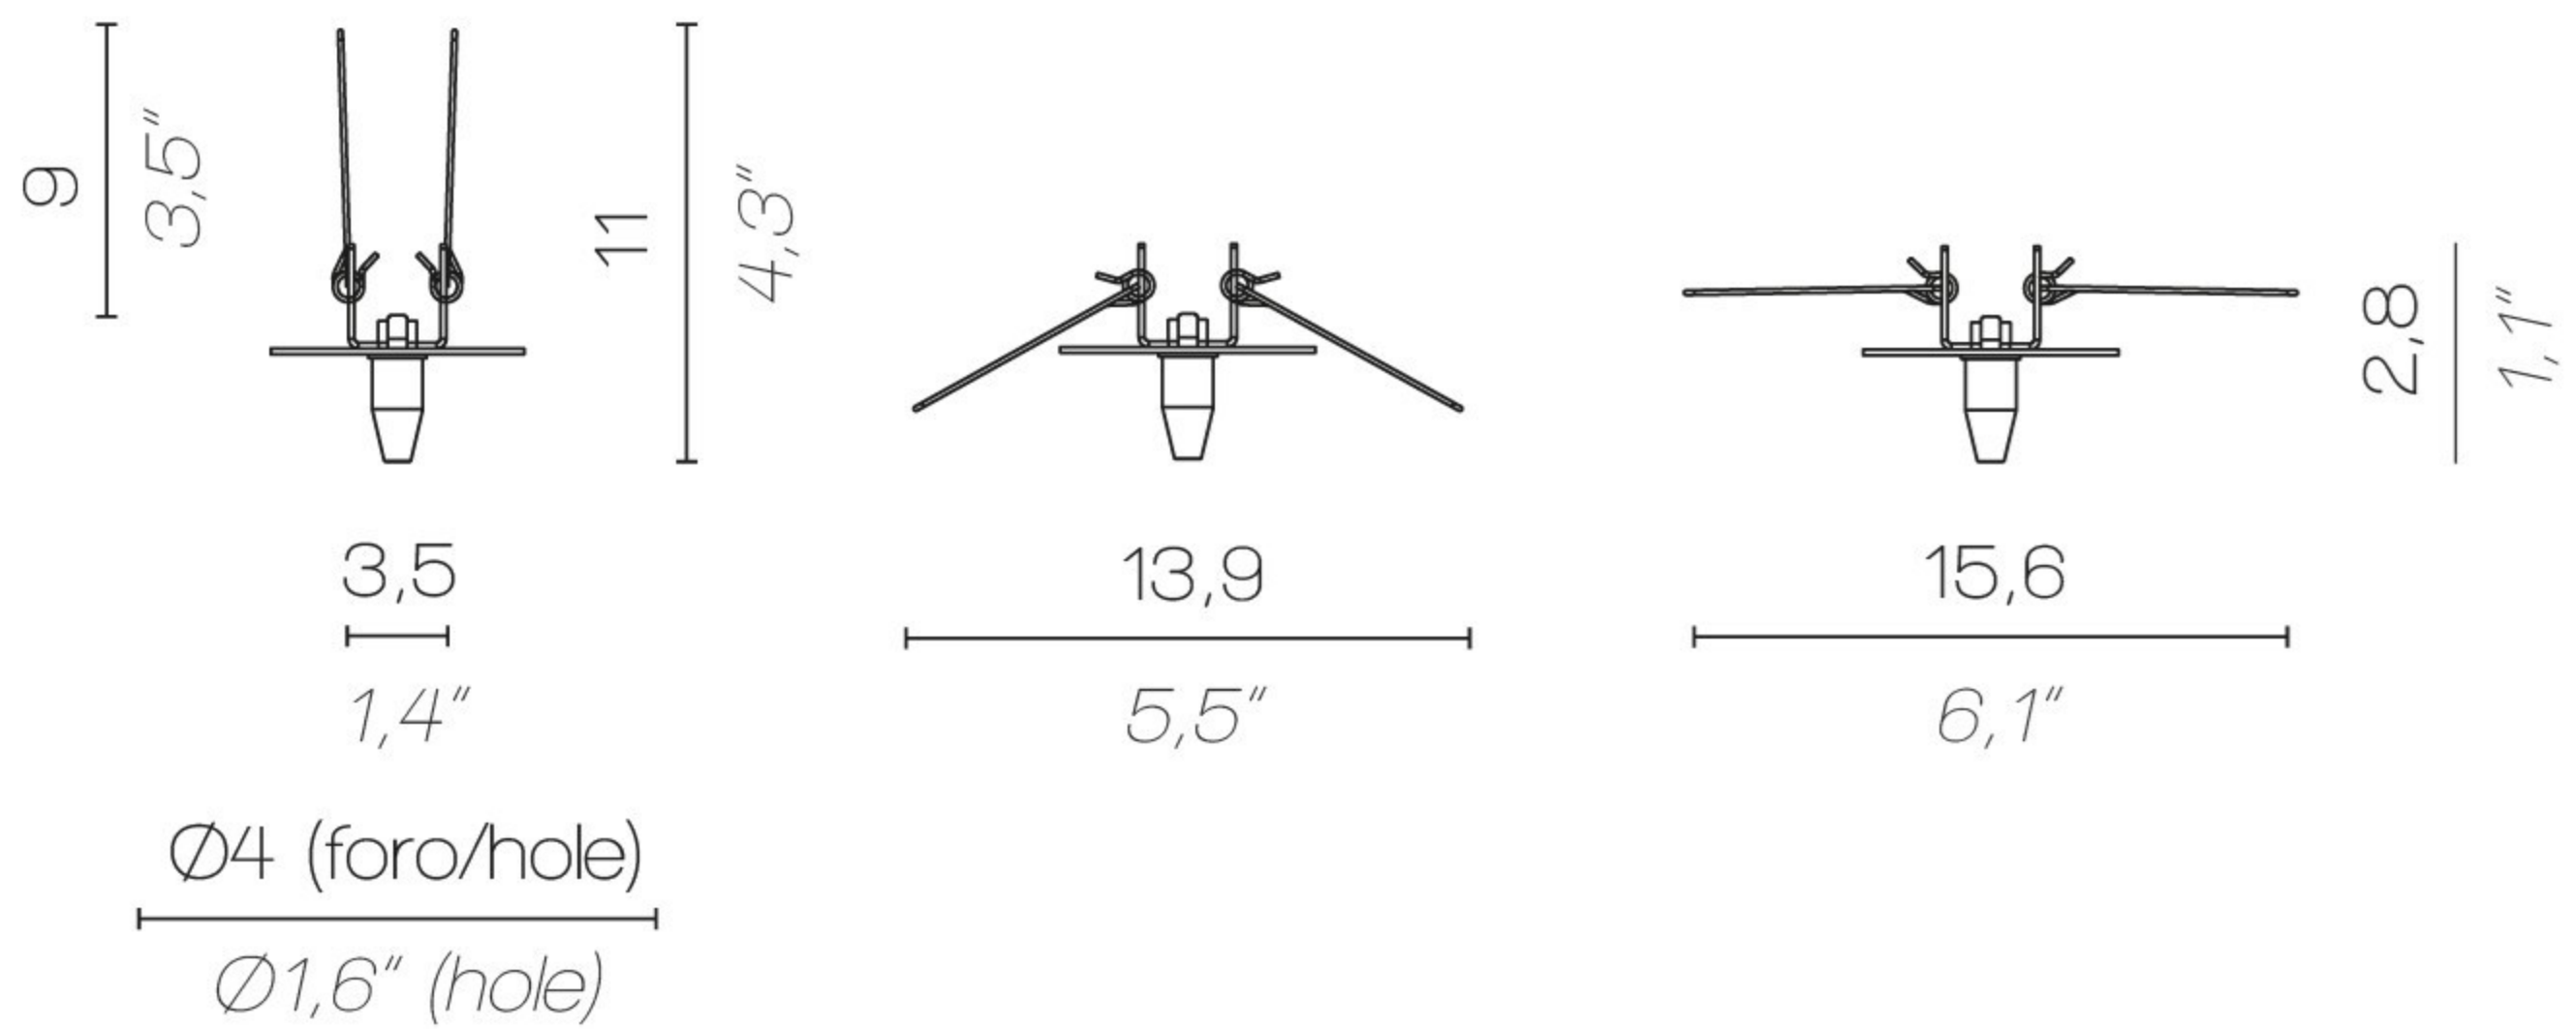

12  
4,7"

200 standard  
78,7" standard  
28  
11"

15  
5,9"

# MESSALINA

CLUSTER IN LINEA 100 CM

*LINEAR CLUSTER 100 CM / 39,4"*

Max. 5 sospensioni, h. lineare

*Max. 5 suspensions, linear h.*

Max. 10 sospensioni, h. differenti

*Max. 10 suspensions, different h.*

# MESSALINA

CLUSTER IN LINEA 130 CM

*LINEAR CLUSTER 130 CM / 51,2"*

Max. 6 sospensioni, h. lineare  
*Max. 6 suspensions, linear h.*

Max. 12 sospensioni, h. differenti  
*Max. 12 suspensions, different h.*