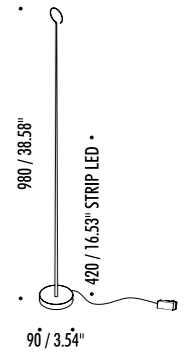

The sizes are expressed in millimeters / inches.

DESIGN DAVIDE GROPPI - GIORGIO RAVA - 2021  
TABLE AND FLOOR LAMP - ABS - CARBON FIBER - METAL

ANIMA

1A10904	MATT BLACK	5 V DC - 4 W LED - 3000K - 650 lm - CRI > 90 POWER SUPPLY ON PLUG WITH USB SOCKET AND INTERCHANGEABLE PLUGS INPUT 100-240 V - 50/60 Hz - BLACK CABLE 1,5 m ON/OFF AND TOUCH DIMMABLE

The sizes are expressed in millimeters.

DESIGN DAVIDE GROPPI - GIORGIO RAVA - 2021  
 LAMPADA DA TAVOLO E DA TERRA - ABS - FIBRA DI CARBONIO - METALLO  
 TABLE AND FLOOR LAMP - ABS - CARBON FIBER - METAL

ANIMA

CE  IP 20

1A10904	NERO OPACO / MATT BLACK	5 V DC - 4 W LED - 3000K - 650 lm - CRI > 90 ALIMENTATORE SU SPINA CON PRESA USB E PLUG INTERCAMBIABILI INPUT 100-240 V - 50/60 Hz - CAVO NERO 1,5 m ON/OFF E DIMMERAZIONE TOUCH POWER SUPPLY ON PLUG WITH USB SOCKET AND INTERCHANGEABLE PLUGS INPUT 100-240 V - 50/60 Hz - BLACK CABLE 1,5 m ON/OFF AND TOUCH DIMMABLE
---------	-------------------------	--