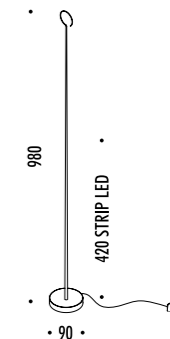

The sizes are expressed in millimeters / inches.

DESIGN DAVIDE GROPPI - GIORGIO RAVA - 2021  
TABLE AND FLOOR LAMP - ABS - CARBON FIBER - METAL

ANIMA

1A10904	MATT BLACK	5 V DC - 4 W LED - 3000K - 650 lm - CRI > 90 POWER SUPPLY ON PLUG WITH USB SOCKET AND INTERCHANGEABLE PLUGS INPUT 100-240 V - 50/60 Hz - BLACK CABLE 1,5 m ON/OFF AND TOUCH DIMMABLE

The sizes are expressed in millimeters.

DESIGN DAVIDE GROPPI - GIORGIO RAVA - 2021  
 LAMPADA DA TAVOLO E DA TERRA - ABS - FIBRA DI CARBONIO - METALLO  
 TABLE AND FLOOR LAMP - ABS - CARBON FIBER - METAL

ANIMA

CE  IP 20

1A10904	NERO OPACO / MATT BLACK	5 V DC - 4 W LED - 3000K - 650 lm - CRI > 90 ALIMENTATORE SU SPINA CON PRESA USB E PLUG INTERCAMBIABILI INPUT 100-240 V - 50/60 Hz - CAVO NERO 1,5 m ON/OFF E DIMMERAZIONE TOUCH POWER SUPPLY ON PLUG WITH USB SOCKET AND INTERCHANGEABLE PLUGS INPUT 100-240 V - 50/60 Hz - BLACK CABLE 1,5 m ON/OFF AND TOUCH DIMMABLE
---------	-------------------------	--