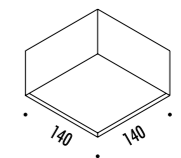

The sizes are expressed in millimeters.

DESIGN ALBERTO ZATTIN - 2000  
LAMPADA DA SOFFITTO - METALLO - VETRO  
CEILING LAMP - METAL - GLASS

HAKO PL

CE IP 20 0,5 m

166203	BIANCO OPACO / MATT WHITE - 3000K	HAKO PL LED 220-240 V - 50/60 Hz - 12 W LED - 869 lm - CRI > 80 DIMMERABILE TRIAC / IGBT TRIAC / IGBT DIMMABLE	
166203-27	BIANCO OPACO / MATT WHITE - 2700K		
106103	BIANCO OPACO / MATT WHITE	HAKO PL ECO LED 100-240 V - 50/60 Hz - MAX 60 W - R7s LAMPADINA LED OBBLIGATORIA NON INCLUSA COMPULSORY LED BULB NOT INCLUDED	
50330720		ECO LED - 7,5 W - 3000K - 950 lm - CRI 80 - NOT DIMMABLE - EFFICIENCY A++	NOT INCLUDED
50041390		ECO LED - 11,5 W - 2700K - 1500 lm - CRI 80 - NOT DIMMABLE - EFFICIENCY A++	NOT INCLUDED

The sizes are expressed in millimeters / inches.

DESIGN ALBERTO ZATTIN - 2000  
CEILING LAMP - GLASS - METAL

HAKO PL LED

16620303	MATT WHITE - 3000K	120 V - 60 Hz - 13,5 W LED - 869 lm - CRI > 80 TRIAC DIMMABLE
16620303-27	MATT WHITE - 2700K	