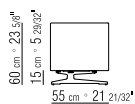

COD 20782

COD 20783

COD 20784

COD 20788