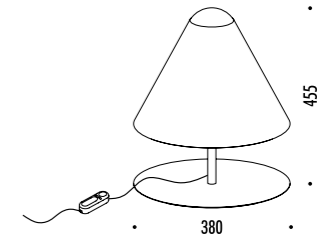

The sizes are expressed in millimeters.

DESIGN OMAR CARRAGLIA - 2007
LAMPADA DA TAVOLO - METACRILATO - METALLO
TABLE LAMP - METHACRYLATE - METAL

ABA 45

CE IP 20 0.5 m

146303	BIANCO OPACO / MATT WHITE	100-240 V - 50/60 Hz - MAX 10 W LED - E27 GLOBOLUX CAVO BIANCO - DIMMER - LAMPADINA LED INCLUSA WHITE CABLE - DIMMER - LED BULB INCLUDED
		10 W LED - 3000K - 1055 lm - CRI > 80 - DIMMABLE - EFFICIENCY A+