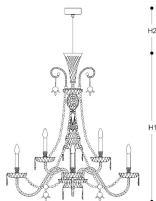

2 8 3 / 9 + 9

DOGMA

Chandelier in carved crystal, metal with gold finish, Swarovski Elements pendants and decorative glass flowers. Available in different dimensions and colours. Opera Classic Collection.

DESIGNER

ITALAMP Studio

DIMENSIONS

Diameter : 100 cm
Height 1: 130 cm
Height 2: 100 cm

TYPE

Mounting: Pendant
Environment: Indoor

GLASS / CRYSTAL

Transparent

AVAILABLE IN

Teak

LIGHT SOURCES AVAILABLE

Energy saving: 18x8w - E14
Led: 18x6w - E14

ELECTRIC INFO

Dimmable: Yes
Driver:
Tension: 230V
Energy class: A > A++

PENDANTS

SW – Crystal

AVAILABLE IN

SW – Golden Teak

CERTIFICATIONS

MATERIALS

Crystal, Glass, Swarovski, Metal

METAL

Shiny Gold

AVAILABLE IN

Iron Grey