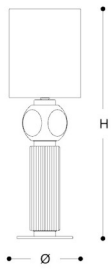

8 1 7 3 / P 1

MATILDA

Floor lamp with metal structure in light gold finish, coloured blown glass body and fabric shade.
Available in different colours. Classic Catalogue Opera.

DESIGNER

Roberta Vitadello

Technical draw, dimensions and light sources refer to the main photo

DIMENSIONS

Diameter : 37 cm
Height: 110 cm

TYPE

Mounting: Table
Environment: Indoor

GLASS / CRYSTAL

 Dove

AVAILABLE IN

 Green Ruled
 Yellow Ruled