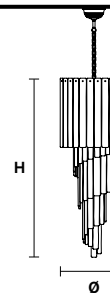

Telaio in metallo verniciato, diffusore in vetro in piastra lavorato a mano con finitura "graniglia".

Painted metal frame, diffuser in home made cast glass with "graniglia" finishing.

VE 1149 S7

Suspension

TECHNICAL INFORMATIONS

Ø 40 cm / 15.75"
 H 90 cm / 35.50"
 W 28 kg / 61.72 lb

LIGHTING SYSTEM

7×E14×40 W max
 (not included).

VE 1149 S16

Suspension

TECHNICAL INFORMATIONS

Ø 50 cm / 19.70"
 H 160 cm / 63.00"
 W 35 kg / 77.16 lb

LIGHTING SYSTEM

16×E14×40 W max
 (not included).