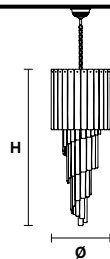

Telaio in metallo verniciato, diffusore in vetro in piastra lavorato a mano con finitura "graniglia".

Painted metal frame, diffuser in home made cast glass with "graniglia" finishing.

VE 1149 S7

Suspension

TECHNICAL INFORMATIONS

Ø 40 cm / 15.75"
 H 90 cm / 35.50"
 W 28 kg / 61.72 lb

LIGHTING SYSTEM

7×E14×40 W max
 (not included).

VE 1149 S16

Suspension

TECHNICAL INFORMATIONS

Ø 50 cm / 19.70"
 H 160 cm / 63.00"
 W 35 kg / 77.16 lb

LIGHTING SYSTEM

16×E14×40 W max
 (not included).