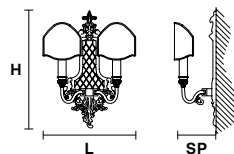

VE 1063 A2

Applique

CE

TECHNICAL INFORMATION

L	30 cm / 11.81"
SP	16 cm / 6.30"
H	41 cm / 16.41"
W	5 kg / 11.02 lb

LIGHTING SYSTEM

2×E14×40 W max
(not included).

Base in fusione d'ottone dorata.

Gold plated solid brass base.

G03
Shiny gold