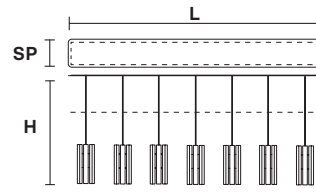

VEGAS C7 LN 175

L 175 cm / 68.89"
SP 20 cm / 7.87"
H max 150 cm / 59.05"

LED x 37,8W CRI>90
3000 K - 4816 Nominal lm
Dimmable: 1-10 V + DALI + PUSH

VEGAS C3 RD 40

Ø 40 cm / 15.74"
H max 150 cm / 59.05"

LED x 16,2 W CRI>90
3000 K - 2064 Nominal lm
Dimmable: 1-10 V + PUSH

VEGAS C5 RD 60

Ø 60 cm / 23.62"
H max 150 cm / 59.05"

LED x 27 W CRI>90
3000 K - 3440 Nominal lm
Dimmable: 1-10 V + PUSH