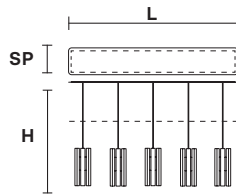

VEGAS C5 LN 125

L 125 cm / 49.21"
SP 20 cm / 7.87"
H max 150 cm / 59.05"

LED x 27 W CRI>90
3000 K - 3440 Nominal lm
Dimmable: 1-10 V + PUSH