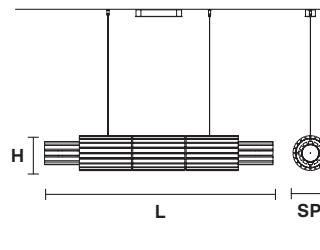

VEGAS BIL 180

L 175 cm / 68.89"
SP 27 cm / 10.62"
H 27 cm / 10.62"

LED x 72 W CRI>95
3000 K - 6480 Nominal lm
Dimmable: 0 - 10 V

: for the US market, refer to the relevant price list.