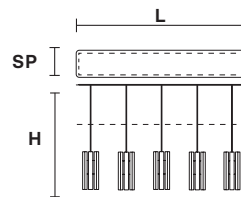

VEGAS C5 LN 125

CE

TECHNICAL INFORMATION

L 125 cm / 49.21"
SP 20 cm / 7.87"
H max 150 cm / 59.05"

LED x 27 W CRI>90
3000 K - 3440 Nominal lm
Dimmable: 0 - 10 V