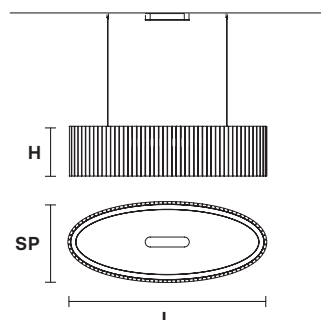

VEGAS S OV160

L 160 cm / 62.99"
SP 65 cm / 25.59"
H 40 cm / 15.74"

LED x 80 W CRI>95,
3000K - 7182 Nominal lm
Dimmable: 0 - 10 V