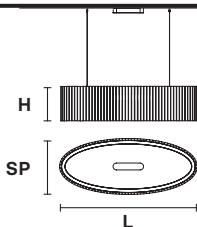

VEGAS S OV160

Suspension

TECHNICAL INFORMATION

L 160 cm / 62.99"
SP 65 cm / 25.59"
H 40 cm / 15.74"

LED x 80 W CRI>95,
3000K - 7182 Nominal lm
Dimmable: 0 - 10 V