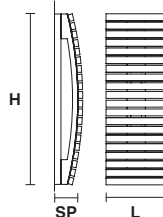

VEGAS A G VRT

Applique

TECHNICAL INFORMATION
L 28 cm / 11.02"
SP 13.5 cm / 5.31"
H 79 cm / 31.10"

LED x 14 W CRI>95
3000 K - 1296 Nominal lm
Dimmable: 0 - 10 V