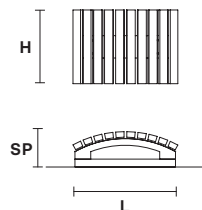

VEGAS A P

Applique

TECHNICAL INFORMATION
L 38 cm / 14.96"
SP 13.5 cm / 5.31"
H 28 cm / 11.02"

LED x 7 W CRI>95
3000 K - 648 Nominal lm
Dimmable: 0 - 10 V