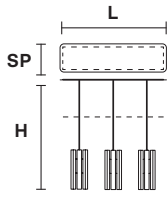

VEGAS C3 LN 75

CE

TECHNICAL INFORMATION

L 75 cm / 29.52"
SP 20 cm / 7.87"
H max 150 cm / 59.05"

LED x 16,2 W CRI>90
3000 K - 2064 Nominal lm
Dimmable: 0 - 10 V