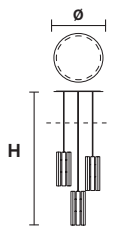

VEGAS C3 RD 40

CE

TECHNICAL INFORMATION

Ø 40 cm / 15.74"
H max 150 cm / 59.05"

LED x 16,2 W CRI>90
3000 K - 2064 Nominal lm
Dimmable: 0 - 10 V