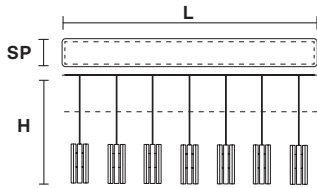

VEGAS C7 LN 175

CE

TECHNICAL INFORMATION

L 175 cm / 68.89"
SP 20 cm / 7.87"
H max 150 cm / 59.05"

LED x 37,8W CRI>90
3000 K - 4816 Nominal lm
Dimmable: 0 - 10 V