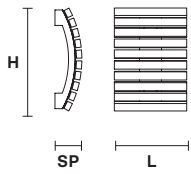

VEGAS A P VRT

L 28 cm / 11.02"
SP 10 cm / 3.93"
H 38 cm / 14.96"

LED x 7 W CRI>95
3000 K - 648 Nominal lm
Not Dimmable