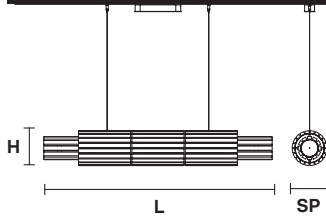

VEGAS BIL 180

Suspension

TECHNICAL INFORMATIONS
L 175 cm / 68.89"
SP 27 cm / 10.62"
H 27 cm / 10.62"

LED x 72 W CRI>95
3000 K - 6480 Nominal lm
Dimmable: 0 - 10 V