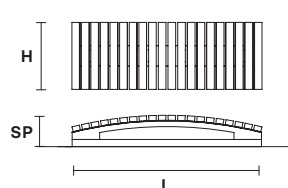

VEGAS A G

Applique

TECHNICAL INFORMATION
L 79 cm / 31.10"
SP 13.5 cm / 5.31"
H 28 cm / 11.02"

LED x 14 W CRI>95
3000 K - 1296 Nominal lm
Dimmable: 0 - 10 V