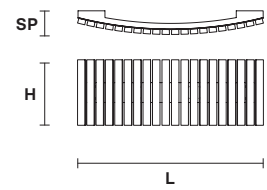

VEGAS A G

L 79 cm / 31.10"
SP 10 cm / 3.93"
H 28 cm / 11.02"

LED x 14 W CRI>95
3000 K - 1296 Nominal lm
Not Dimmable