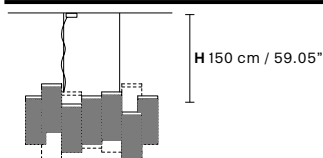

SKYLINE S20

SKYLINE S12

L 133 cm / 52.36"

SP 50 cm / 19.68"

H 48 cm / 18.89"

 20×E14×40 W max

USA 20×E12×40 W max
(not included)

L 83 cm / 32.67"

SP 50 cm / 19.68"

H 48 cm / 18.89"

 12×E14×40 W max

USA 12×E12×40 W max
(not included)

SKYLINE A4**SKYLINE A2**

L 50 cm / 19.68"
SP 23 cm / 9.05"
H 40 cm / 15.74"

L 25 cm / 9.84"
SP 23 cm / 9.05"
H 35 cm / 13.77"