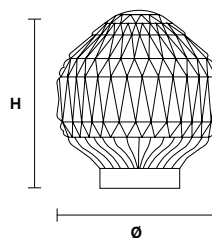

VE 1051 TL1 G

Table lamp

CE *

TECHNICAL INFORMATION

Ø 30 cm / 11.90"
H 26 cm / 10.25"
W 2 kg / 4.40 lb

LIGHTING SYSTEM

1×E14×40 W max
 (not included).

VE 1051 TL1 P

Table lamp

CE *

TECHNICAL INFORMATION

Ø 20 cm / 7.90"
H 22 cm / 8.70"
W 1.8 kg / 3.97 lb

LIGHTING SYSTEM

1×E14×40 W max
 (not included).

Base in vetro di Murano soffiato e lavorato a mano.

Hand made blown Murano glass base.