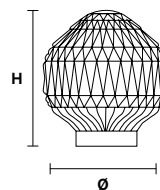

VE 1051 TL1 G

Table lamp

CE *

TECHNICAL INFORMATION

Ø 30 cm / 11.90"
H 26 cm / 10.25"
W 2 kg / 4.40 lb

LIGHTING SYSTEM

1×E14×40 W max
 (not included).

VE 1051 TL1 P

Table lamp

CE *

TECHNICAL INFORMATION

Ø 20 cm / 7.90"
H 22 cm / 8.70"
W 1.8 kg / 3.97 lb

LIGHTING SYSTEM

1×E14×40 W max
 (not included).

Base in vetro di Murano soffiato e lavorato a mano.

Hand made blown Murano glass base.