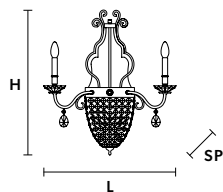

ELEGANTIA A2+1

Applique

TECHNICAL INFORMATION

L 38 cm / 14.96"
SP 20 cm / 7.87"
H 60 cm / 23.62"

SHADE

NO
LAMPSHADES
INCLUDED

WW 3×E14×40 W max
USA 3×E12×40 W max
(not included)