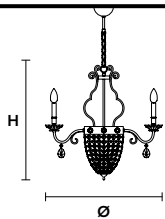

ELEGANTIA 3+1

Chandelier

TECHNICAL INFORMATION

Ø 45 cm / 17.72"
H 60 cm / 23.62"

SHADE

NO LAMPSHADES
INCLUDED

WW 3×E14×40 W max
1×E27×60 W max
USA 3×E12×40 W max
1×E26×60 W max
(not included)