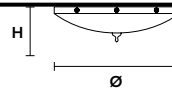

## TECHNICAL INFORMATION

Ø 20 cm / 7.87"  
H 55 cm / 21.65"

**WW** 1×E27×60 W max  
**USA** 1×E26×60 W max  
(not included)

**ELEGANTIA PLV4**

Ceiling

CE

TECHNICAL INFORMATION

Ø 60 cm / 23.62"

H 22 cm / 8.66"

WW 4×E27×60 W max

USA 4×E26×60 W max  
(not included)

**ELEGANTIA PLV3**

Ceiling

CE

TECHNICAL INFORMATION

Ø 40 cm / 15.75"

H 20 cm / 7.87"

WW 3×E27×60 W max

USA 3×E26×60 W max  
(not included)

**ELEGANTIA PL4**

Ceiling

CE

TECHNICAL INFORMATION

Ø 60 cm / 23.62"