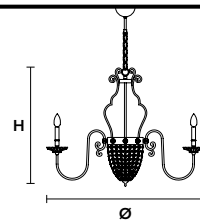

ELEGANTIA 8+1

Chandelier

TECHNICAL INFORMATION

Ø 85 cm / 33.46"
H 65 cm / 25.60"

SHADE

NO LAMPSHADES
INCLUDED

WW 8×E14×40 W max
1×E27×60 W max
USA 8×E12×40 W max
1×E26×60 W max
(not included)