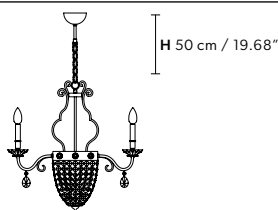

Standard chain for all chandeliers