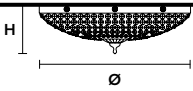

H 22 cm / 8.66"

WW 4×E27×60 W max

USA 4×E26×60 W max  
(not included)

**ELEGANTIA PLV3**

Ceiling

CE

TECHNICAL INFORMATION

Ø 40 cm / 15.75"

H 20 cm / 7.87"

WW 3×E27×60 W max

USA 3×E26×60 W max  
(not included)

**ELEGANTIA PL4**

Ceiling

CE

TECHNICAL INFORMATION

Ø 60 cm / 23.62"

H 22 cm / 8.66"

WW 4×E27×60 W max

USA 4×E26×60 W max  
(not included)

**ELEGANTIA PL3**

Ceiling

CE

TECHNICAL INFORMATION

Ø 40 cm / 15.75"