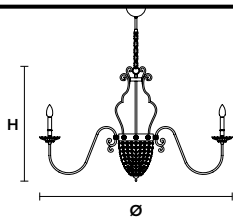

## TECHNICAL INFORMATION

Ø 110 cm / 43.40"  
H 65 cm / 25.60"