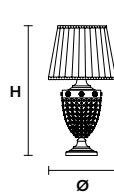

ELEGANTIA TL1 P

Table lamp

TECHNICAL INFORMATION

Ø 20 cm / 7.87"
H 35 cm / 13.78"

SHADE

PON-BD/20/WH
PON-BD/20/IV

WW 1×E14×40 W max
USA 1×E12×40 W max
(not included)