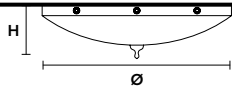

## TECHNICAL INFORMATION

Ø 20 cm / 7.87"  
H 55 cm / 21.65"

**WW** 1×E27×60 W max  
**USA** 1×E26×60 W max  
(not included)

**ELEGANTIA PLV4**

Ceiling

CE

TECHNICAL INFORMATION

Ø 60 cm / 23.62"

H 22 cm / 8.66"

WW 4×E27×60 W max

USA 4×E26×60 W max  
(not included)

**ELEGANTIA PLV3**

Ceiling

CE

TECHNICAL INFORMATION

Ø 40 cm / 15.75"