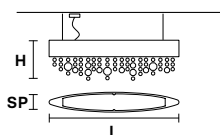

☉ 8×E14×40 W max
USA 8×E12×40 W max
(not included)

UP LED x 18,6 W CRI>90
3000 K - 2800 Nominal lm
DOWN LED x 55,8 W CRI>90
3000 K - 8400 Nominal lm
Dimmable: PUSH + DALI

OLÀ S6 OV 160

L 160 cm / 63.00"
SP 14 cm / 5.50"
H 20 cm / 7.87"

☉ 6×E14×40 W max
USA 6×E12×40 W max
(not included)

UP LED x 18 W CRI>90
3000 K - 2670 Nominal lm
DOWN LED x 44.5 W CRI>90
3000 K - 6675 Nominal lm
Dimmable: PUSH + DALI

OLÀ S4 OV 100

L 100 cm / 39.37"
SP 13 cm / 5.12"
H 20 cm / 7.87"

☉ 4×E14×40 W max
USA 4×E12×40 W max
(not included)

UP LED x 8,2 W CRI>90
3000 K - 1225 Nominal lm
DOWN LED x 24,6 W CRI>90
3000 K - 3675 Nominal lm
Dimmable: PUSH + 1-10V

OLÀ S2 OV 50

L 50 cm / 19.69"
SP 8 cm / 3.14"
H 18 cm / 7.09"