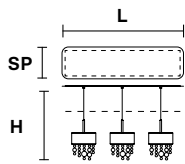

OLÀ C3 LN 75

L 75 cm / 29.52"
SP 20 cm / 7.87"
H max 180 cm / 70.86"

6×G9×40 W max
USA 3×E12×40 W max
(not included)

DOWN LED x 24 W CRI>90
3000 K - 3510 Nominal lm
Dimmable: 1-10V + PUSH