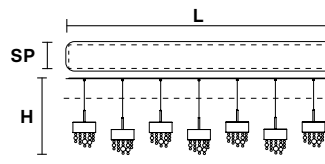

OLÀ C7 LN 175

L 175cm/68.89"
SP 20 cm / 7.87"
H max 180 cm / 70.86"

14×G9×40 W max
USA 7×E12×40 W max
(not included)

DOWN LED x 49 W CRI>90
3000 K - 7140 Nominal lm
Dimmable: 1-10V + PUSH + DALI