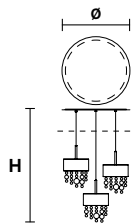

OLÀ C3 LN 75

L 75 cm / 29.52"
SP 20 cm / 7.87"
H max 180 cm / 70.86"

6×G9×40 W max
USA 3×E12×40 W max
(not included)

DOWN LED x 24 W CRI>90
 3000 K - 3510 Nominal lm
Dimmable: 1-10V + PUSH

OLÀ C5 LN 125

L 125 cm / 49.21"
SP 20 cm / 7.87"
H max 180 cm / 70.86"

10×G9×40 W max
USA 5×E12×40 W max
(not included)

DOWN LED x 40 W CRI>90
 3000 K - 5850 Nominal lm
Dimmable: 1-10V + PUSH + DALI

OLÀ C7 LN 175

L 175cm/68.89"
SP 20 cm / 7.87"
H max 180 cm / 70.86"

14×G9×40 W max
USA 7×E12×40 W max
(not included)

DOWN LED x 49 W CRI>90
 3000 K - 7140 Nominal lm
Dimmable: 1-10V + PUSH + DALI

OLÀ C3 RD 40

Ø 40 cm / 15.74"
H max 180 cm / 70.86"

6×G9×40 W max
USA 3×E12×40 W max
(not included)

DOWN LED x 24 W CRI>90
 3000 K - 3510Nominal lm
Dimmable: 1-10V + PUSH