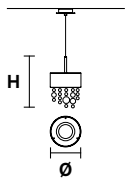

OLÀ S2 15

Ø 15 cm / 5.90"
H 26 cm / 10.23"

☉ 2×G9×40 W max
USA 1×E12×40 W max
(not included)

DOWN LED x 8,5 W CRI>90
3000 K - 1170 Nominal lm
Dimmable: TRIAC