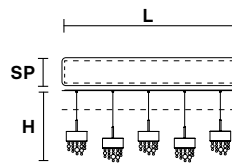

☉ 4×E14×40 W max
USA 4×E12×40 W max
(not included)

UP LED x 8,2 W CRI>90
3000 K - 1225 Nominal lm
DOWN LED x 24,6 W CRI>90
3000 K - 3675 Nominal lm
Dimmable: PUSH + 1-10V

OLÀ S2 OV 50

L 50 cm / 19.69"
SP 8 cm / 3.14"
H 18 cm / 7.09"

☉ 2×E27×60 W max
USA 2×E26×60 W max
(not included)

UP LED x 8,3 W CRI>90
3000 K - 1285 Nominal lm
DOWN LED x 8,3 W CRI>90
3000 K - 1285 Nominal lm
Dimmable: PUSH + 1-10V

OLÀ S1 OV 30

L 30 cm / 11.81"
SP 7 cm / 2.75"
H 18 cm / 7.09"

☉ 1×E14×40 W max
USA 1×E12×40 W max
(not included)

UP LED x 5,8 W CRI>90
3000 K - 800 Nominal lm
DOWN LED x 5,8 W CRI>90
3000 K - 800 Nominal lm
Dimmable: PUSH + 1-10V

☉ : for the US market, refer to the relevant price list.

OLÀ C3 LN 75

L 75 cm / 29.52"
SP 20 cm / 7.87"
H max 180 cm / 70.86"

6×G9×40 W max
USA 3×E12×40 W max
(not included)

DOWN LED x 24 W CRI>90
 3000 K - 3510 Nominal lm
Dimmable: 1-10V + PUSH

OLÀ C5 LN 125

L 125 cm / 49.21"
SP 20 cm / 7.87"
H max 180 cm / 70.86"