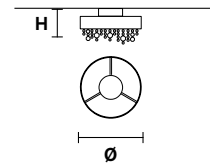

DOWN LED x 52 W CRI>90
3000 K - 8200 Nominal lm
Dimmable: 1-10V + PUSH + DALI

OLÀ PL6 90

Ø 90 cm / 35.50"
H 26 cm / 10.23"

USA 8×E27×60 W max
(not included)

DOWN LED x 36 W CRI>90
3000 K - 4932 Nominal lm
Dimmable: 1-10V + PUSH + DALI

OLÀ PL6 60

Ø 60 cm / 23.70"
H 26 cm / 10.23"

USA 6×E27×60 W max
(not included)

DOWN LED x 31,5 W CRI>90
3000 K - 4380 Nominal lm
Dimmable: 1-10V + PUSH + DALI

OLÀ PL6 40

Ø 40 cm / 15.74"
H 26 cm / 10.23"

USA 6×E14×40 W max
(not included)

OLÀ PL6 OV 160

L 160 cm / 62.99"
SP 13 cm / 5.12"
H 26 cm / 10.23"

USA 6×E14×40 W max
(not included)

DOWN LED x 43,5 W CRI>90
3000 K - 6550 Nominal lm
Dimmable: DALI + PUSH

OLÀ PL4 OV 100

L 100 cm / 39.37"
SP 13 cm / 5.12"
H 26 cm / 10.23"