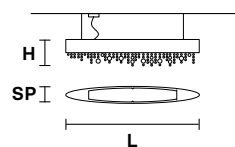

OLÀ S6 40

Ø 40 cm / 15.74"
H 20 cm / 7.87"

☉ 6×E14×40 W max
USA 6×E12×40 W max
(not included)

UP LED x 11 W CRI>90
3000 K - 1700 Nominal lm
DOWN LED x 11 W CRI>90
3000 K - 1700 Nominal lm
Dimmable: 1-10V + PUSH + DALI

OLÀ S2 15

Ø 15 cm / 5.90"
H 26 cm / 10.23"

☉ 2×G9×40 W max
USA 1×E12×40 W max
(not included)

DOWN LED x 8,5 W CRI>90
3000 K - 1170 Nominal lm
Dimmable: TRIAC

OLÀ S8 OV 210

L 210 cm / 82.67"
SP 20 cm / 7.87"
H 20 cm / 7.87"

☉ 8×E14×40 W max
USA 8×E12×40 W max
(not included)

UP LED x 18,6 W CRI>90
3000 K - 2800 Nominal lm
DOWN LED x 55,8 W CRI>90
3000 K - 8400 Nominal lm
Dimmable: PUSH + DALI

OLÀ S6 OV 160

L 160 cm / 63.00"
SP 14 cm / 5.50"
H 20 cm / 7.87"

☉ 6×E14×40 W max
USA 6×E12×40 W max
(not included)

UP LED x 18 W CRI>90
3000 K - 2670 Nominal lm
DOWN LED x 44.5 W CRI>90
3000 K - 6675 Nominal lm
Dimmable: PUSH + DALI

OLÀ S4 OV 100

L 100 cm / 39.37"
SP 13 cm / 5.12"
H 20 cm / 7.87"