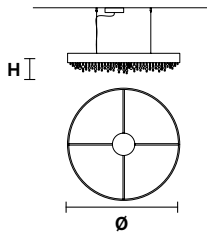

Family

Suspension Ceiling Applique Table lamp Floor lamp

Standard cables for all suspensions

OLÀ S12 120

Ø 120 cm / 47.24"
H 20 cm / 7.87"

☉ 12×E27×60 W max
USA 12×E26×60 W max
(not included)

UP LED x 13 W CRI>90
3000 K - 2050 Nominal lm
DOWN LED x 51,2 W CRI>90
3000 K - 8200 Nominal lm
Dimmable: 1-10V + PUSH

OLÀ S6 90

Ø 90 cm / 35.50"
H 20 cm / 7.87"

☉ 8×E27×60 W max
USA 8×E26×60 W max
(not included)

UP LED x 11 W CRI>90
3000 K - 1524 Nominal lm
DOWN LED x 33 W CRI>90
3000 K - 4572 Nominal lm
Dimmable: 1-10V + PUSH + DALI

OLÀ S6 60

Ø 60 cm / 23.70"
H 20 cm / 7.87"

☉ 6×E27×60 W max
USA 6×E26×60 W max
(not included)

UP LED x 9,6 W CRI>90
3000 K - 1306 Nominal lm
DOWN LED x 28,8 W CRI>90
3000 K - 3918 Nominal lm
Dimmable: 1-10V + PUSH + DALI

OLÀ S6 40

Ø 40 cm / 15.74"
H 20 cm / 7.87"

☉ 6×E14×40 W max
USA 6×E12×40 W max
(not included)

UP LED x 11 W CRI>90
3000 K - 1700 Nominal lm
DOWN LED x 11 W CRI>90
3000 K - 1700 Nominal lm
Dimmable: 1-10V + PUSH + DALI