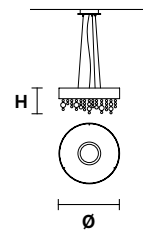

OLÀ S6 90

Ø 90 cm / 35.50"
H 20 cm / 7.87"

☉ 8×E27×60 W max
USA 8×E26×60 W max
(not included)

UP LED x 11 W CRI>90
3000 K - 1524 Nominal lm
DOWN LED x 33 W CRI>90
3000 K - 4572 Nominal lm
Dimmable: 1-10V + PUSH + DALI

OLÀ S6 60

Ø 60 cm / 23.70"
H 20 cm / 7.87"

☉ 6×E27×60 W max
USA 6×E26×60 W max
(not included)

UP LED x 9,6 W CRI>90
3000 K - 1306 Nominal lm
DOWN LED x 28,8 W CRI>90
3000 K - 3918 Nominal lm
Dimmable: 1-10V + PUSH + DALI

OLÀ S6 40

Ø 40 cm / 15.74"
H 20 cm / 7.87"

☉ 6×E14×40 W max
USA 6×E12×40 W max
(not included)

UP LED x 11 W CRI>90
3000 K - 1700 Nominal lm
DOWN LED x 11 W CRI>90
3000 K - 1700 Nominal lm
Dimmable: 1-10V + PUSH + DALI

☉ 8×E14×40 W max
USA 8×E12×40 W max
(not included)

UP LED x 18,6 W CRI>90
3000 K - 2800 Nominal lm
DOWN LED x 55,8 W CRI>90
3000 K - 8400 Nominal lm
Dimmable: PUSH + DALI

OLÀ S6 OV 160

L 160 cm / 63.00"
SP 14 cm / 5.50"
H 20 cm / 7.87"