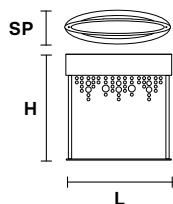

OLÀ TL2

L 50 cm / 19.70"
SP 16 cm / 6.30"
H 50 cm / 19.70"

☉ 2×E27×60 W max
USA 2×E26×60 W max
(not included)

UP LED x 5,25 W CRI>90
3000 K - 725 Nominal lm
DOWN LED x 7,8 W CRI>90
3000 K - 1170 Nominal lm
Dimmable: OWN BUTTON