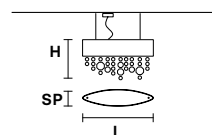

☉ 6×E14×40 W max
USA 6×E12×40 W max
(not included)

UP LED x 18 W CRI>90
3000 K - 2670 Nominal lm
DOWN LED x 44.5 W CRI>90
3000 K - 6675 Nominal lm
Dimmable: PUSH + DALI

OLÀ S4 OV 100

L 100 cm / 39.37"
SP 13 cm / 5.12"
H 20 cm / 7.87"

☉ 4×E14×40 W max
USA 4×E12×40 W max
(not included)

UP LED x 8,2 W CRI>90
3000 K - 1225 Nominal lm
DOWN LED x 24,6 W CRI>90
3000 K - 3675 Nominal lm
Dimmable: PUSH + 1-10V

OLÀ S2 OV 50

L 50 cm / 19.69"
SP 8 cm / 3.14"
H 18 cm / 7.09"

☉ 2×E27×60 W max
USA 2×E26×60 W max
(not included)

UP LED x 8,3 W CRI>90
3000 K - 1285 Nominal lm
DOWN LED x 8,3 W CRI>90
3000 K - 1285 Nominal lm
Dimmable: PUSH + 1-10V

OLÀ S1 OV 30

L 30 cm / 11.81"
SP 7 cm / 2.75"
H 18 cm / 7.09"