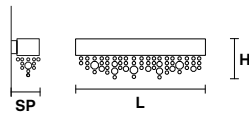

OLÀ A2 OV 50

L 50 cm / 19.70"
SP 12 cm / 4.72"
H 18 cm / 7.08"

☉ 2×E27×60 W max
USA 2×E26×60 W max
(not included)

UP LED x 5,25 W CRI>90
3000 K - 725 Nominal lm
DOWN LED x 7,8 W CRI>90
3000 K - 1170 Nominal lm
Dimmable: 1-10V + PUSH