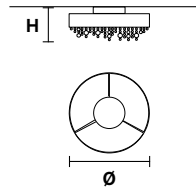

14×G9×40 W max
USA 7×E12×40 W max
(not included)

DOWN LED x 49 W CRI>90
 3000 K - 7140 Nominal lm
Dimmable: 1-10V + PUSH + DALI

OLÀ PL12 120

Ø 120 cm / 47.24"
H 26 cm / 10.23"

USA 12×E27×60 W max
(not included)

DOWN LED x 52 W CRI>90
3000 K - 8200 Nominal lm
Dimmable: 1-10V + PUSH + DALI

OLÀ PL6 90

Ø 90 cm / 35.50"
H 26 cm / 10.23"

USA 8×E27×60 W max
(not included)

DOWN LED x 36 W CRI>90
3000 K - 4932 Nominal lm
Dimmable: 1-10V + PUSH + DALI

OLÀ PL6 60

Ø 60 cm / 23.70"
H 26 cm / 10.23"

USA 6×E27×60 W max
(not included)

DOWN LED x 31,5 W CRI>90
3000 K - 4380 Nominal lm
Dimmable: 1-10V + PUSH + DALI

OLÀ PL6 40

Ø 40 cm / 15.74"
H 26 cm / 10.23"

USA 6×E14×40 W max
(not included)