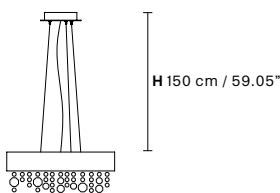

Standard cables for all suspensions