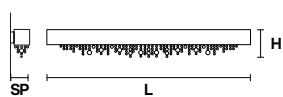

OLÀ A6 OV 160

L 160 cm / 62.99"
SP 20 cm / 7.87"
H 20 cm / 7.87"

☉ 6×E14×40 W max
USA 6×E12×40 W max
(not included)

UP LED x 18 W CRI>90
3000 K - 2670 Nominal lm
DOWN LED x 44,5 W CRI>90
3000 K - 6675 Nominal lm
Dimmable: 1-10V + PUSH