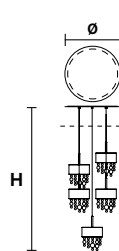

OLÀ C5 RD 60

Ø 60 cm / 23.62"
H max 180 cm / 70.86"

10×G9×40 W max
USA 5×E12×40 W max
(not included)

DOWN LED x 40 W CRI>90
3000 K - 5850 Nominal lm
Dimmable: 1-10V + PUSH + DALI