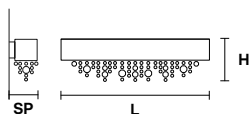

OLÀ A2 OV 70

L 70 cm / 27.56"
SP 15 cm / 6.00"
H 20 cm / 7.87"

☉ 2×E27×60 W max
USA 2×E26×60 W max
(not included)

UP LED x 9,3 W CRI>90
3000 K - 1400 Nominal lm
DOWN LED x 18,6 W CRI>90
3000 K - 2800 Nominal lm
Dimmable: 1-10V + PUSH