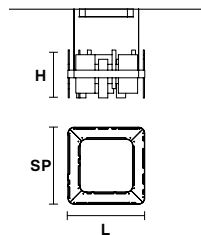

HONICÉ S150  

L 150 cm / 59.05"
SP 8 cm / 3.14"
H 33 cm / 12.99"

UP LED x 17W CRI>95
 3000K - 1296 Nominal lm
DOWN LED x 33.5W CRI>95
 3000K - 3024 Nominal lm
Dimmable: 0-10V

HONICÉ S100  

L 100 cm / 39.37"
SP 8 cm / 3.14"
H 33 cm / 12.99"

UP LED x 9.36W CRI>95
 3000K - 864 Nominal lm
DOWN LED x 21.1 W CRI>95
 3000K - 1944 Nominal lm
Dimmable: 0-10V

HONICÉ S70  

L 70 cm / 27.55"
SP 8 cm / 3.14"
H 33 cm / 12.99"

UP LED x 7W CRI >95
 3000K - 927 Nominal lm
DOWN LED x 15W CRI >95
 3000K 2008 Nominal lm
Dimmable: 0-10V

HONICÉ S80  

L 80 cm / 31.49"
SP 80 cm / 31.49"
H 33 cm / 12.99"

UP LED x 28.1W CRI>95
 3000K - 3024 Nominal lm
DOWN LED x 60.85 W CRI>95
 3000K - 5184 Nominal lm
Dimmable: 0-10V

HONICÉ S50  

L 50 cm / 19.68"
SP 50 cm / 19.68"
H 33 cm / 12.99"

UP LED x 15.21W CRI>95
 3000K - 1404 Nominal lm
DOWN LED x 32.76 W CRI>95
 3000K - 3024 Nominal lm
Dimmable: 0-10V

HONICÉ A65**HONICÉ A37**

L 65 cm / 25.59"
SP 10 cm / 3.93"
H 33 cm / 12.99"

L 37 cm / 14.56"
SP 10 cm / 3.93"
H 33 cm / 12.99"