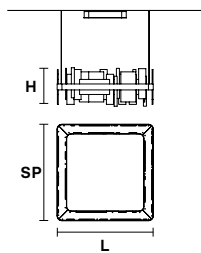

HONICÉ S150  

L 150 cm / 59.05"
SP 8 cm / 3.14"
H 33 cm / 12.99"

UP LED x 17W CRI>95
 3000K - 1296 Nominal lm
DOWN LED x 33.5W CRI>95
 3000K - 3024 Nominal lm
Dimmable: 0-10V

HONICÉ S100  

L 100 cm / 39.37"
SP 8 cm / 3.14"
H 33 cm / 12.99"

UP LED x 9.36W CRI>95
 3000K - 864 Nominal lm
DOWN LED x 21.1 W CRI>95
 3000K - 1944 Nominal lm
Dimmable: 0-10V

HONICÉ S70  

L 70 cm / 27.55"
SP 8 cm / 3.14"
H 33 cm / 12.99"

UP LED x 7W CRI >95
 3000K - 927 Nominal lm
DOWN LED x 15W CRI >95
 3000K 2008 Nominal lm
Dimmable: 0-10V

HONICÉ S80  

L 80 cm / 31.49"
SP 80 cm / 31.49"
H 33 cm / 12.99"

UP LED x 28.1W CRI>95
 3000K - 3024 Nominal lm
DOWN LED x 60.85 W CRI>95
 3000K - 5184 Nominal lm
Dimmable: 0-10V

HONICÉ S50  

L 50 cm / 19.68"
SP 50 cm / 19.68"
H 33 cm / 12.99"

UP LED x 15.21W CRI>95
 3000K - 1404 Nominal lm
DOWN LED x 32.76 W CRI>95
 3000K - 3024 Nominal lm
Dimmable: 0-10V

HONICÉ A65**HONICÉ A37**

L 65 cm / 25.59"
SP 10 cm / 3.93"
H 33 cm / 12.99"

L 37 cm / 14.56"
SP 10 cm / 3.93"
H 33 cm / 12.99"