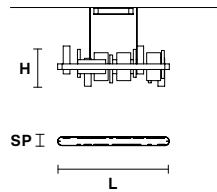

Family

Suspension

Applique

Standard cables for all suspensions

HONICÉ S200  

L 200 cm / 78.74"
SP 8 cm / 3.14"
H 33 cm / 12.99"

UP LED x 21.1W CRI>95
 3000K - 1944 Nominal lm
DOWN LED x 44.46 W CRI>95
 3000K - 4104 Nominal lm
Dimmable: 0-10V

HONICÉ S150  

L 150 cm / 59.05"
SP 8 cm / 3.14"
H 33 cm / 12.99"

UP LED x 17W CRI>95
 3000K - 1296 Nominal lm
DOWN LED x 33.5W CRI>95
 3000K - 3024 Nominal lm
Dimmable: 0-10V

HONICÉ S100  

L 100 cm / 39.37"
SP 8 cm / 3.14"
H 33 cm / 12.99"

HONICÉ S80  

L 80 cm / 31.49"
SP 80 cm / 31.49"
H 33 cm / 12.99"

UP LED x 28.1W CRI>95
 3000K - 3024 Nominal lm
DOWN LED x 60.85 W CRI>95
 3000K - 5184 Nominal lm
Dimmable: 0-10V

HONICÉ S50  

L 50 cm / 19.68"
SP 50 cm / 19.68"
H 33 cm / 12.99"