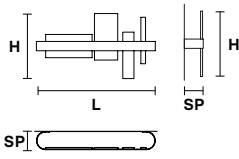

HONICÉ A65

HONICÉ A37

L 65 cm / 25.59"
SP 10 cm / 3.93"
H 33 cm / 12.99"

L 37 cm / 14.56"
SP 10 cm / 3.93"
H 33 cm / 12.99"

UP LED x 5.8W CRI>95
3000K - 594 Nominal lm
DOWN LED x 5.8 W CRI>95
3000K - 594 Nominal lm
Dimmable: 1-10V+PUSH

UP LED x 3.51W CRI>95
3000K - 324 Nominal lm
DOWN LED x 3.51 W CRI>95
3000K - 324 Nominal lm
Dimmable: 1-10V+PUSH