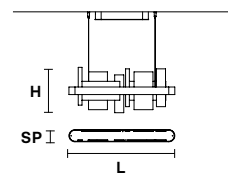

HONICÉ S150  

L 150 cm / 59.05"
SP 8 cm / 3.14"
H 33 cm / 12.99"

UP LED x 17W CRI>95
 3000K - 1296 Nominal lm
DOWN LED x 33.5W CRI>95
 3000K - 3024 Nominal lm
Dimmable: 0-10V

HONICÉ S100  

L 100 cm / 39.37"
SP 8 cm / 3.14"
H 33 cm / 12.99"

UP LED x 9.36W CRI>95
 3000K - 864 Nominal lm
DOWN LED x 21.1 W CRI>95
 3000K - 1944 Nominal lm
Dimmable: 0-10V

HONICÉ S70  

L 70 cm / 27.55"
SP 8 cm / 3.14"
H 33 cm / 12.99"

UP LED x 7W CRI >95
 3000K - 927 Nominal lm
DOWN LED x 15W CRI >95
 3000K 2008 Nominal lm
Dimmable: 0-10V

HONICÉ S80  

L 80 cm / 31.49"
SP 80 cm / 31.49"
H 33 cm / 12.99"

UP LED x 28.1W CRI>95
 3000K - 3024 Nominal lm
DOWN LED x 60.85 W CRI>95
 3000K - 5184 Nominal lm
Dimmable: 0-10V

HONICÉ S50  

L 50 cm / 19.68"
SP 50 cm / 19.68"
H 33 cm / 12.99"