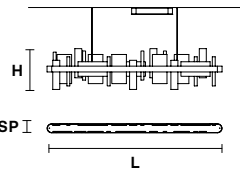

Family

Suspension

Applique

Standard cables for all suspensions

HONICÉ S200  

L 200 cm / 78.74"
SP 8 cm / 3.14"
H 33 cm / 12.99"

UP LED x 21.1W CRI>95
 3000K - 1944 Nominal lm
DOWN LED x 44.46 W CRI>95
 3000K - 4104 Nominal lm
Dimmable: 0-10V

HONICÉ S150  

L 150 cm / 59.05"
SP 8 cm / 3.14"
H 33 cm / 12.99"

UP LED x 17W CRI>95
 3000K - 1296 Nominal lm
DOWN LED x 33.5W CRI>95
 3000K - 3024 Nominal lm
Dimmable: 0-10V

HONICÉ S100  

L 100 cm / 39.37"
SP 8 cm / 3.14"
H 33 cm / 12.99"

HONICÉ S80  

L 80 cm / 31.49"
SP 80 cm / 31.49"
H 33 cm / 12.99"

UP LED x 28.1W CRI>95
 3000K - 3024 Nominal lm
DOWN LED x 60.85 W CRI>95
 3000K - 5184 Nominal lm
Dimmable: 0-10V

HONICÉ S50  

L 50 cm / 19.68"
SP 50 cm / 19.68"
H 33 cm / 12.99"