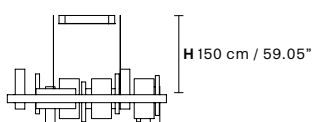

Family

Suspension

Applique

Standard cables for all suspensions

HONICÉ S200  

L 200 cm / 78.74"
SP 8 cm / 3.14"
H 33 cm / 12.99"

UP LED x 21.1W CRI>95
 3000K - 1944 Nominal lm
DOWN LED x 44.46 W CRI>95
 3000K - 4104 Nominal lm
Dimmable: 0-10V

HONICÉ S150  

L 150 cm / 59.05"
SP 8 cm / 3.14"
H 33 cm / 12.99"

UP LED x 17W CRI>95
 3000K - 1296 Nominal lm
DOWN LED x 33.5W CRI>95
 3000K - 3024 Nominal lm
Dimmable: 0-10V

HONICÉ S100  

L 100 cm / 39.37"
SP 8 cm / 3.14"
H 33 cm / 12.99"

HONICÉ S80  

L 80 cm / 31.49"
SP 80 cm / 31.49"
H 33 cm / 12.99"

UP LED x 28.1W CRI>95
 3000K - 3024 Nominal lm
DOWN LED x 60.85 W CRI>95
 3000K - 5184 Nominal lm
Dimmable: 0-10V

HONICÉ S50  

L 50 cm / 19.68"
SP 50 cm / 19.68"
H 33 cm / 12.99"