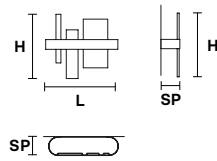

HONICÉ A65

HONICÉ A37

L 65 cm / 25.59"
SP 10 cm / 3.93"
H 33 cm / 12.99"

L 37 cm / 14.56"
SP 10 cm / 3.93"
H 33 cm / 12.99"

UP LED x 5.8W CRI>95
3000K - 594 Nominal lm
DOWN LED x 5.8 W CRI>95
3000K - 594 Nominal lm
Dimmable: 1-10V+PUSH

UP LED x 3.51W CRI>95
3000K - 324 Nominal lm
DOWN LED x 3.51 W CRI>95
3000K - 324 Nominal lm
Dimmable: 1-10V+PUSH