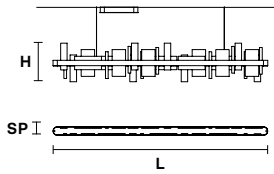

Family

Suspension

Applique

Standard cables for all suspensions

HONICÉ S200  

L 200 cm / 78.74"
SP 8 cm / 3.14"
H 33 cm / 12.99"

UP LED x 21.1W CRI>95
 3000K - 1944 Nominal lm
DOWN LED x 44.46 W CRI>95
 3000K - 4104 Nominal lm
Dimmable: 0-10V

HONICÉ S150  

L 150 cm / 59.05"
SP 8 cm / 3.14"
H 33 cm / 12.99"

UP LED x 17W CRI>95
 3000K - 1296 Nominal lm
DOWN LED x 33.5W CRI>95
 3000K - 3024 Nominal lm
Dimmable: 0-10V

HONICÉ S100  

L 100 cm / 39.37"
SP 8 cm / 3.14"
H 33 cm / 12.99"

HONICÉ S80  

L 80 cm / 31.49"
SP 80 cm / 31.49"
H 33 cm / 12.99"

UP LED x 28.1W CRI>95
 3000K - 3024 Nominal lm
DOWN LED x 60.85 W CRI>95
 3000K - 5184 Nominal lm
Dimmable: 0-10V

HONICÉ S50  

L 50 cm / 19.68"
SP 50 cm / 19.68"
H 33 cm / 12.99"