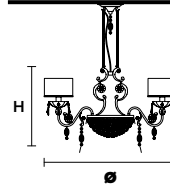

Ceiling

Table lamp

Standard chain/cable for all chandeliers/suspensions

H 50 cm / 19.68"
For Rosemary 12, Rosemary 6,
Rosemary 4, Rosemary 2

H 120 cm / 47.24"
For only Rosemary 1

ROSEMERY 12

Chandelier

TECHNICAL INFORMATION

	TECHNICAL INFORMATION	SHADE
Ø	105 cm / 41.34"	SAT/17/ECRU
H	55 cm / 21.65"	SAT/17/WH
WW	16×E14×40 W max	
USA	16×E12×40 W max (not included)	

ROSEMERY 6

Chandelier

TECHNICAL INFORMATION

	TECHNICAL INFORMATION	SHADE
Ø	80 cm / 31.50"	SAT/17/ECRU
H	50 cm / 19.69"	SAT/17/WH
WW	8×E14×40 W max	
USA	8×E12×40 W max (not included)	

ROSEMERY 4

Suspension

TECHNICAL INFORMATION

	TECHNICAL INFORMATION
Ø	45 cm / 17.72"
H	22 cm / 8.66"
WW	4×E14×40 W max
USA	4×E12×40 W max (not included)

ROSEMERY 2

Suspension

TECHNICAL INFORMATION

	TECHNICAL INFORMATION
Ø	30 cm / 11.81"
H	16 cm / 6.30"
WW	2×E14×40 W max
USA	2×E12×40 W max (not included)

Ø 54 cm / 21.26"

H 34 cm / 13.39"

WW 6×E14×40 W max

USA 6×E12×40 W max
(not included)

ROSEMERY A1-2

Applique

TECHNICAL INFORMATIONS

L 30 cm / 11.81"
SP 15 cm / 5.91"
H 16 cm / 6.30"