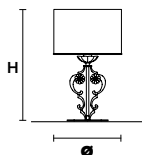

ROSEMERY 1

Suspension

TECHNICAL INFORMATION

	TECHNICAL INFORMATION
Ø	23 cm / 9.06"
H	16 cm / 6.30"
WW	1×E27×60 W max
USA	1×E26×60 W max (not included)

ROSEMERY PL6

Ceiling

CE

TECHNICAL INFORMATION

Ø 54 cm / 21.26"

H 34 cm / 13.39"

WW 6×E14×40 W max

USA 6×E12×40 W max
(not included)

ROSEMERY A1-2

Applique

TECHNICAL INFORMATIONS

L 30 cm / 11.81"
SP 15 cm / 5.91"
H 16 cm / 6.30"

WW 1×E27×60 W max
USA 1×E26×60 W max
(not included)

ROSEMERY A2

Applique

TECHNICAL INFORMATIONS

L 32 cm / 12.60"
SP 17 cm / 6.69"
H 43 cm / 16.93"

WW 2×E14×40 W max
USA 2×E12×40 W max
(not included)

SHADE

SAT/12/ECRU
 SAT/12/WH

ROSEMERY TL1G

Table lamp

TECHNICAL INFORMATIONS

Ø 33 cm / 12.99"
H 54 cm / 21.26"

WW 1×E27×40 W max
USA 1×E26×40 W max
(not included)

SHADE

SAT/33/ECRU
 SAT/33/WH

ROSEMERY TL1P