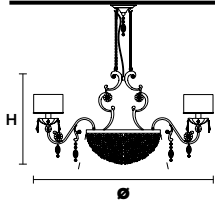

Ceiling

Table lamp

Standard chain/cable for all chandeliers/suspensions

H 50 cm / 19.68"
For Rosemary 12, Rosemary 6,
Rosemary 4, Rosemary 2

H 120 cm / 47.24"
For only Rosemary 1

ROSEMERY 12

Chandelier

TECHNICAL INFORMATION

	TECHNICAL INFORMATION	SHADE
Ø	105 cm / 41.34"	SAT/17/ECRU
H	55 cm / 21.65"	SAT/17/WH
WW	16×E14×40 W max	
USA	16×E12×40 W max (not included)	

ROSEMERY 6

Chandelier

TECHNICAL INFORMATION

	TECHNICAL INFORMATION	SHADE
Ø	80 cm / 31.50"	SAT/17/ECRU
H	50 cm / 19.69"	SAT/17/WH
WW	8×E14×40 W max	
USA	8×E12×40 W max (not included)	

ROSEMERY 4

Suspension

TECHNICAL INFORMATION

	TECHNICAL INFORMATION
Ø	45 cm / 17.72"
H	22 cm / 8.66"
WW	4×E14×40 W max
USA	4×E12×40 W max (not included)

ROSEMERY 2

Suspension

TECHNICAL INFORMATION

	TECHNICAL INFORMATION
Ø	30 cm / 11.81"
H	16 cm / 6.30"
WW	2×E14×40 W max
USA	2×E12×40 W max (not included)

Ø 54 cm / 21.26"

H 34 cm / 13.39"

WW 6×E14×40 W max

USA 6×E12×40 W max
(not included)

ROSEMERY A1-2

Applique

TECHNICAL INFORMATIONS

L 30 cm / 11.81"
SP 15 cm / 5.91"
H 16 cm / 6.30"