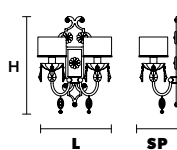

ROSEMERY 4

Suspension

TECHNICAL INFORMATION

	TECHNICAL INFORMATION
Ø	45 cm / 17.72"
H	22 cm / 8.66"
WW	4×E14×40 W max
USA	4×E12×40 W max (not included)

ROSEMERY 2

Suspension

TECHNICAL INFORMATION

	TECHNICAL INFORMATION
Ø	30 cm / 11.81"
H	16 cm / 6.30"
WW	2×E14×40 W max
USA	2×E12×40 W max (not included)

ROSEMERY 1

Suspension

TECHNICAL INFORMATION

	TECHNICAL INFORMATION
Ø	23 cm / 9.06"
H	16 cm / 6.30"
WW	1×E27×60 W max
USA	1×E26×60 W max (not included)

ROSEMERY PL6

Ceiling

CE

TECHNICAL INFORMATION

Ø 54 cm / 21.26"

H 34 cm / 13.39"

WW 6×E14×40 W max

USA 6×E12×40 W max
(not included)

ROSEMERY A1-2

Applique

TECHNICAL INFORMATIONS

L 30 cm / 11.81"
SP 15 cm / 5.91"
H 16 cm / 6.30"

WW 1×E27×60 W max
USA 1×E26×60 W max
(not included)

ROSEMERY A2

Applique

TECHNICAL INFORMATIONS

L 32 cm / 12.60"
SP 17 cm / 6.69"
H 43 cm / 16.93"

WW 2×E14×40 W max
USA 2×E12×40 W max
(not included)

SHADE

SAT/12/ECRU
 SAT/12/WH