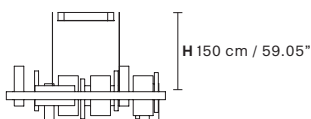

L 37 cm / 14.56"
SP 10 cm / 3.93"
H 33 cm / 12.99"

UP LED x 5.8W CRI>95
 3000K - 594 Nominal lm
DOWN LED x 5.8 W CRI>95
 3000K - 594 Nominal lm
Dimmable: 1-10V+PUSH

UP LED x 3.51W CRI>95
 3000K - 324 Nominal lm
DOWN LED x 3.51 W CRI>95
 3000K - 324 Nominal lm
Dimmable: 1-10V+PUSH

Family

Suspension

Applique

Standard cables for all suspensions

RIBBON S200

L	200 cm / 78.74"
SP	8 cm / 3.14"
H	33 cm / 12.99"

UP	LED x 21.1W CRI>95 3000K - 1944 Nominal lm
DOWN	LED x 44.46 W CRI>95 3000K - 4104 Nominal lm
Dimmable:	0-10V