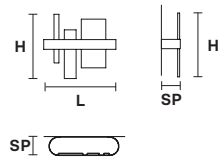

RIBBON A65

RIBBON A37

L 65 cm / 25.59"
SP 10 cm / 3.93"
H 33 cm / 12.99"

L 37 cm / 14.56"
SP 10 cm / 3.93"
H 33 cm / 12.99"

UP LED x 5.8W CRI>95
3000K - 594 Nominal lm
DOWN LED x 5.8 W CRI>95
3000K - 594 Nominal lm
Dimmable: 1-10V+PUSH

UP LED x 3.51W CRI>95
3000K - 324 Nominal lm
DOWN LED x 3.51 W CRI>95
3000K - 324 Nominal lm
Dimmable: 1-10V+PUSH