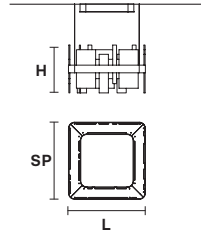

RIBBON S150

L	150 cm / 59.05"
SP	8 cm / 3.14"
H	33 cm / 12.99"

UP	LED x 17W CRI>95 3000K - 1296 Nominal lm
DOWN	LED x 33.5W CRI>95 3000K - 3024 Nominal lm
Dimmable:	0-10V

RIBBON S100

L	100 cm / 39.37"
SP	8 cm / 3.14"
H	33 cm / 12.99"

UP	LED x 9.36W CRI>95 3000K - 864 Nominal lm
DOWN	LED x 21.1 W CRI>95 3000K - 1944 Nominal lm
Dimmable:	0-10V

RIBBON S70

L	70 cm / 27.55"
SP	8 cm / 3.14"
H	33 cm / 12.99"

UP	LED x 7W CRI >95 3000K 927 Nominal lm
DOWN	LED x 15W CRI >95 3000K 2008 Nominal lm
Dimmable:	0-10V

RIBBON S80

RIBBON S50

.....
L 80 cm / 31.49"
SP 80 cm / 31.49"
H 33 cm / 12.99"

.....
L 50 cm / 19.68"
SP 50 cm / 19.68"
H 33 cm / 12.99"

UP LED x 28.1W CRI>95
 3000K - 3024 Nominal lm
DOWN LED x 60.85 W CRI>95
 3000K - 5184 Nominal lm
Dimmable: 0-10V