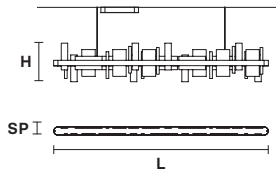

Family

Suspension

Applique

Standard cables for all suspensions

RIBBON S200

L	200 cm / 78.74"
SP	8 cm / 3.14"
H	33 cm / 12.99"

UP	LED x 21.1W CRI>95 3000K - 1944 Nominal lm
DOWN	LED x 44.46 W CRI>95 3000K - 4104 Nominal lm
Dimmable:	0-10V