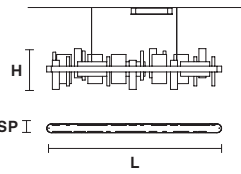

RIBBON S150

L	150 cm / 59.05"
SP	8 cm / 3.14"
H	33 cm / 12.99"

UP	LED x 17W CRI>95 3000K - 1296 Nominal lm
DOWN	LED x 33.5W CRI>95 3000K - 3024 Nominal lm
Dimmable:	0-10V