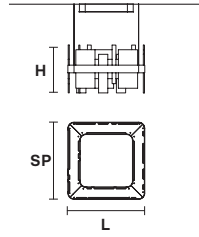

RIBBON S150

L	150 cm / 59.05"
SP	8 cm / 3.14"
H	33 cm / 12.99"
<hr/>	
UP	LED x 17W CRI>95 3000K - 1296 Nominal lm
DOWN	LED x 33.5W CRI>95 3000K - 3024 Nominal lm
Dimmable: 0-10V	

RIBBON S100

L	100 cm / 39.37"
SP	8 cm / 3.14"
H	33 cm / 12.99"
<hr/>	
UP	LED x 9.36W CRI>95 3000K - 864 Nominal lm
DOWN	LED x 21.1 W CRI>95 3000K - 1944 Nominal lm
Dimmable: 0-10V	

RIBBON S70

L	70 cm / 27.55"
SP	8 cm / 3.14"
H	33 cm / 12.99"
<hr/>	
UP	LED x 7W CRI >95 3000K 927 Nominal lm
DOWN	LED x 15W CRI >95 3000K 2008 Nominal lm
Dimmable: 0-10V	

: for the US market, refer to the relevant price list.

RIBBON S80

RIBBON S50

L 80 cm / 31.49"
SP 80 cm / 31.49"
H 33 cm / 12.99"

L 50 cm / 19.68"
SP 50 cm / 19.68"
H 33 cm / 12.99"

UP LED x 28.1W CRI>95
 3000K - 3024 Nominal lm
DOWN LED x 60.85 W CRI>95
 3000K - 5184 Nominal lm
Dimmable: 0-10V

L 37 cm / 14.56"
SP 10 cm / 3.93"
H 33 cm / 12.99"

UP LED x 5.8W CRI>95
 3000K - 594 Nominal lm
DOWN LED x 5.8 W CRI>95
 3000K - 594 Nominal lm
Dimmable: 1-10V+PUSH

UP LED x 3.51W CRI>95
 3000K - 324 Nominal lm
DOWN LED x 3.51 W CRI>95
 3000K - 324 Nominal lm
Dimmable: 1-10V+PUSH