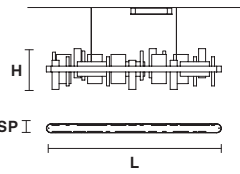

Family

Suspension

Applique

Standard cables for all suspensions

RIBBON S200

L	200 cm / 78.74"
SP	8 cm / 3.14"
H	33 cm / 12.99"
<hr/>	
UP	LED x 21.1W CRI>95 3000K - 1944 Nominal lm
DOWN	LED x 44.46 W CRI>95 3000K - 4104 Nominal lm
Dimmable: 0-10V	

RIBBON S150

L	150 cm / 59.05"
SP	8 cm / 3.14"
H	33 cm / 12.99"
<hr/>	
UP	LED x 17W CRI>95 3000K - 1296 Nominal lm
DOWN	LED x 33.5W CRI>95 3000K - 3024 Nominal lm
Dimmable: 0-10V	

RIBBON S100

L	100 cm / 39.37"
SP	8 cm / 3.14"
H	33 cm / 12.99"
<hr/>	
UP	LED x 9.36W CRI>95 3000K - 864 Nominal lm
DOWN	LED x 21.1 W CRI>95 3000K - 1944 Nominal lm
Dimmable: 0-10V	