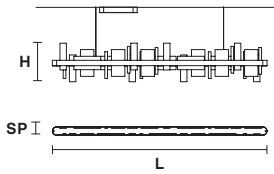

Family

Suspension

Applique

Standard cables for all suspensions

RIBBON S200

L	200 cm / 78.74"
SP	8 cm / 3.14"
H	33 cm / 12.99"
<hr/>	
UP	LED x 21.1W CRI>95 3000K - 1944 Nominal lm
DOWN	LED x 44.46 W CRI>95 3000K - 4104 Nominal lm
Dimmable: 0-10V	

RIBBON S150

L	150 cm / 59.05"
SP	8 cm / 3.14"
H	33 cm / 12.99"
<hr/>	
UP	LED x 17W CRI>95 3000K - 1296 Nominal lm
DOWN	LED x 33.5W CRI>95 3000K - 3024 Nominal lm
Dimmable: 0-10V	

RIBBON S100

L	100 cm / 39.37"
SP	8 cm / 3.14"
H	33 cm / 12.99"
<hr/>	
UP	LED x 9.36W CRI>95 3000K - 864 Nominal lm
DOWN	LED x 21.1 W CRI>95 3000K - 1944 Nominal lm
Dimmable: 0-10V	