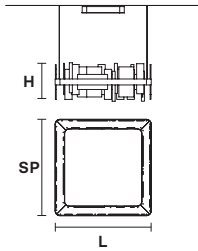

RIBBON S150

L	150 cm / 59.05"
SP	8 cm / 3.14"
H	33 cm / 12.99"
<hr/>	
UP	LED x 17W CRI>95 3000K - 1296 Nominal lm
DOWN	LED x 33.5W CRI>95 3000K - 3024 Nominal lm
Dimmable: 0-10V	

RIBBON S100

L	100 cm / 39.37"
SP	8 cm / 3.14"
H	33 cm / 12.99"
<hr/>	
UP	LED x 9.36W CRI>95 3000K - 864 Nominal lm
DOWN	LED x 21.1 W CRI>95 3000K - 1944 Nominal lm
Dimmable: 0-10V	

RIBBON S70

L	70 cm / 27.55"
SP	8 cm / 3.14"
H	33 cm / 12.99"
<hr/>	
UP	LED x 7W CRI >95 3000K 927 Nominal lm
DOWN	LED x 15W CRI >95 3000K 2008 Nominal lm
Dimmable: 0-10V	

: for the US market, refer to the relevant price list.

RIBBON S80

RIBBON S50

L 80 cm / 31.49"
SP 80 cm / 31.49"
H 33 cm / 12.99"

L 50 cm / 19.68"
SP 50 cm / 19.68"
H 33 cm / 12.99"

UP LED x 28.1W CRI>95
 3000K - 3024 Nominal lm
DOWN LED x 60.85 W CRI>95
 3000K - 5184 Nominal lm
Dimmable: 0-10V

L 37 cm / 14.56"
SP 10 cm / 3.93"
H 33 cm / 12.99"

UP LED x 5.8W CRI>95
 3000K - 594 Nominal lm
DOWN LED x 5.8 W CRI>95
 3000K - 594 Nominal lm
Dimmable: 1-10V+PUSH

UP LED x 3.51W CRI>95
 3000K - 324 Nominal lm
DOWN LED x 3.51 W CRI>95
 3000K - 324 Nominal lm
Dimmable: 1-10V+PUSH