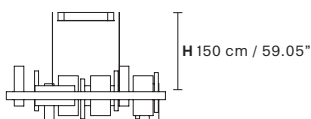

Family

Suspension

Applique

Standard cables for all suspensions

RIBBON S200

L	200 cm / 78.74"
SP	8 cm / 3.14"
H	33 cm / 12.99"
<hr/>	
UP	LED x 21.1W CRI>95 3000K - 1944 Nominal lm
DOWN	LED x 44.46 W CRI>95 3000K - 4104 Nominal lm
Dimmable: 0-10V	

RIBBON S150

L	150 cm / 59.05"
SP	8 cm / 3.14"
H	33 cm / 12.99"
<hr/>	
UP	LED x 17W CRI>95 3000K - 1296 Nominal lm
DOWN	LED x 33.5W CRI>95 3000K - 3024 Nominal lm
Dimmable: 0-10V	

RIBBON S100

L	100 cm / 39.37"
SP	8 cm / 3.14"
H	33 cm / 12.99"
<hr/>	
UP	LED x 9.36W CRI>95 3000K - 864 Nominal lm
DOWN	LED x 21.1 W CRI>95 3000K - 1944 Nominal lm
Dimmable: 0-10V	