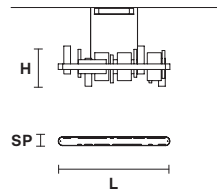

RIBBON S100

L	100 cm / 39.37"
SP	8 cm / 3.14"
H	33 cm / 12.99"

UP	LED x 9.36W CRI>95 3000K - 864 Nominal lm
DOWN	LED x 21.1 W CRI>95 3000K - 1944 Nominal lm
Dimmable:	0-10V