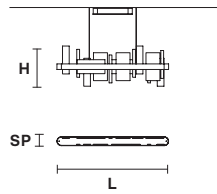

Family

Suspension

Applique

Standard cables for all suspensions

RIBBON S200

L	200 cm / 78.74"
SP	8 cm / 3.14"
H	33 cm / 12.99"
<hr/>	
UP	LED x 21.1W CRI>95 3000K - 1944 Nominal lm
DOWN	LED x 44.46 W CRI>95 3000K - 4104 Nominal lm
Dimmable: 0-10V	

RIBBON S150

L	150 cm / 59.05"
SP	8 cm / 3.14"
H	33 cm / 12.99"
<hr/>	
UP	LED x 17W CRI>95 3000K - 1296 Nominal lm
DOWN	LED x 33.5W CRI>95 3000K - 3024 Nominal lm
Dimmable: 0-10V	

RIBBON S100

L	100 cm / 39.37"
SP	8 cm / 3.14"
H	33 cm / 12.99"
<hr/>	
UP	LED x 9.36W CRI>95 3000K - 864 Nominal lm
DOWN	LED x 21.1 W CRI>95 3000K - 1944 Nominal lm
Dimmable: 0-10V	

L 37 cm / 14.56"
SP 10 cm / 3.93"
H 33 cm / 12.99"

UP LED x 5.8W CRI>95
 3000K - 594 Nominal lm
DOWN LED x 5.8 W CRI>95
 3000K - 594 Nominal lm
Dimmable: 1-10V+PUSH

UP LED x 3.51W CRI>95
 3000K - 324 Nominal lm
DOWN LED x 3.51 W CRI>95
 3000K - 324 Nominal lm
Dimmable: 1-10V+PUSH