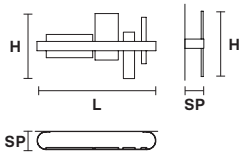

RIBBON A65

RIBBON A37

L 65 cm / 25.59"
SP 10 cm / 3.93"
H 33 cm / 12.99"

L 37 cm / 14.56"
SP 10 cm / 3.93"
H 33 cm / 12.99"

UP LED x 5.8W CRI>95
3000K - 594 Nominal lm
DOWN LED x 5.8 W CRI>95
3000K - 594 Nominal lm
Dimmable: 1-10V+PUSH

UP LED x 3.51W CRI>95
3000K - 324 Nominal lm
DOWN LED x 3.51 W CRI>95
3000K - 324 Nominal lm
Dimmable: 1-10V+PUSH