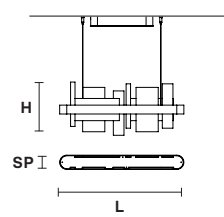

RIBBON S70

L	70 cm / 27.55"
SP	8 cm / 3.14"
H	33 cm / 12.99"

UP	LED x 7W CRI >95 3000K 927 Nominal lm
DOWN	LED x 15W CRI >95 3000K 2008 Nominal lm
Dimmable:	0-10V