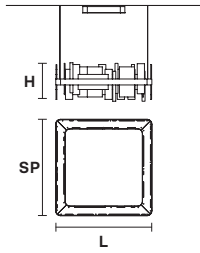

RIBBON S150

L	150 cm / 59.05"
SP	8 cm / 3.14"
H	33 cm / 12.99"

UP	LED x 17W CRI>95 3000K - 1296 Nominal lm
DOWN	LED x 33.5W CRI>95 3000K - 3024 Nominal lm
Dimmable:	0-10V

RIBBON S100

L	100 cm / 39.37"
SP	8 cm / 3.14"
H	33 cm / 12.99"

UP	LED x 9.36W CRI>95 3000K - 864 Nominal lm
DOWN	LED x 21.1 W CRI>95 3000K - 1944 Nominal lm
Dimmable:	0-10V

RIBBON S70

L	70 cm / 27.55"
SP	8 cm / 3.14"
H	33 cm / 12.99"

UP	LED x 7W CRI >95 3000K 927 Nominal lm
DOWN	LED x 15W CRI >95 3000K 2008 Nominal lm
Dimmable:	0-10V

RIBBON S80

RIBBON S50

.....
L 80 cm / 31.49"
SP 80 cm / 31.49"
H 33 cm / 12.99"

.....
L 50 cm / 19.68"
SP 50 cm / 19.68"
H 33 cm / 12.99"

UP LED x 28.1W CRI>95
 3000K - 3024 Nominal lm
DOWN LED x 60.85 W CRI>95
 3000K - 5184 Nominal lm
Dimmable: 0-10V