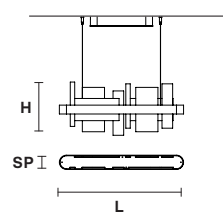

RIBBON S150

L	150 cm / 59.05"
SP	8 cm / 3.14"
H	33 cm / 12.99"
<hr/>	
UP	LED x 17W CRI>95 3000K - 1296 Nominal lm
DOWN	LED x 33.5W CRI>95 3000K - 3024 Nominal lm
Dimmable: 0-10V	

RIBBON S100

L	100 cm / 39.37"
SP	8 cm / 3.14"
H	33 cm / 12.99"
<hr/>	
UP	LED x 9.36W CRI>95 3000K - 864 Nominal lm
DOWN	LED x 21.1 W CRI>95 3000K - 1944 Nominal lm
Dimmable: 0-10V	

RIBBON S70

L	70 cm / 27.55"
SP	8 cm / 3.14"
H	33 cm / 12.99"
<hr/>	
UP	LED x 7W CRI >95 3000K 927 Nominal lm
DOWN	LED x 15W CRI >95 3000K 2008 Nominal lm
Dimmable: 0-10V	

: for the US market, refer to the relevant price list.

RIBBON S80

RIBBON S50

L 80 cm / 31.49"
SP 80 cm / 31.49"
H 33 cm / 12.99"

L 50 cm / 19.68"
SP 50 cm / 19.68"
H 33 cm / 12.99"

UP LED x 28.1W CRI>95
 3000K - 3024 Nominal lm
DOWN LED x 60.85 W CRI>95
 3000K - 5184 Nominal lm
Dimmable: 0-10V

L 37 cm / 14.56"
SP 10 cm / 3.93"
H 33 cm / 12.99"

UP LED x 5.8W CRI>95
 3000K - 594 Nominal lm
DOWN LED x 5.8 W CRI>95
 3000K - 594 Nominal lm
Dimmable: 1-10V+PUSH

UP LED x 3.51W CRI>95
 3000K - 324 Nominal lm
DOWN LED x 3.51 W CRI>95
 3000K - 324 Nominal lm
Dimmable: 1-10V+PUSH