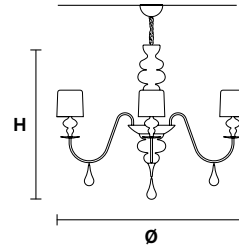

### Standard cables/chain for all chandeliers/suspensions

H 150 cm / 59.05"  
Only for Eva S10, Eva S8, Eva S5, Eva S3+1

H 100 cm / 39.37"  
Only for Eva S20+10

**EVA S20+10**

**Ø** 270 cm / 106.29"  
**H** 200 cm / 78.74"

☉ 30×E27×60 W max  
**USA** 30×E26×60 W max  
*(not included)*

Aluminum lampshades included

**EVA S10**

**Ø** 110 cm / 43.30"  
**H** 75 cm / 29.52"

☉ 10×E14×40 W max  
**USA** 10×E12×40 W max  
*(not included)*

Aluminum lampshades included

**EVA S8**

**Ø** 90 cm / 35.43"  
**H** 75 cm / 29.52"

☉ 8×E14×40 W max  
**USA** 8×E12×40 W max  
*(not included)*

Aluminum lampshades included

**EVA S5**

**Ø** 70 cm / 27.56"  
**H** 60 cm / 23.62"

☉ 5×E14×40 W max  
**USA** 5×E12×40 W max  
*(not included)*

Aluminum lampshades included

**EVA S3+1**

**Ø** 50 cm / 19.68"  
**H** 75 cm / 29.52"

☉ 3×E27×60 W max  
 1×E14×40 W max  
**USA** 3×E26×60 W max  
 1×E12×40 W max  
*(not included)*