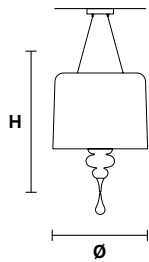

☉ 30×E27×60 W max  
**USA** 30×E26×60 W max  
*(not included)*

Aluminum lampshades included

**EVA S10**

**Ø** 110 cm / 43.30"  
**H** 75 cm / 29.52"

☉ 10×E14×40 W max  
**USA** 10×E12×40 W max  
*(not included)*

Aluminum lampshades included

**EVA S8**

**Ø** 90 cm / 35.43"  
**H** 75 cm / 29.52"

☉ 8×E14×40 W max  
**USA** 8×E12×40 W max  
*(not included)*

Aluminum lampshades included

**EVA S5**

**Ø** 70 cm / 27.56"  
**H** 60 cm / 23.62"

☉ 5×E14×40 W max  
**USA** 5×E12×40 W max  
*(not included)*

Aluminum lampshades included

**EVA S3+1**

**Ø** 50 cm / 19.68"  
**H** 75 cm / 29.52"

☉ 3×E27×60 W max  
 1×E14×40 W max  
**USA** 3×E26×60 W max  
 1×E12×40 W max  
*(not included)*

Aluminum lampshades included

**EVA A3**

**L** 40 cm / 15.74"  
**SP** 20 cm / 7.87"  
**H** 70 cm / 27.56"

☉ 3×E27×60 W max  
**USA** 3×E26×60 W max  
*(not included)*

Aluminum lampshades included

**EVA A1 M**