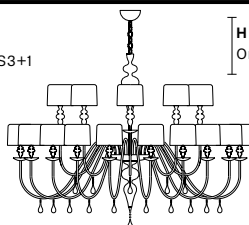

#### Table lamp

### Standard cables/chain for all chandeliers/suspensions

H 150 cm / 59.05"  
Only for Eva S10, Eva S8, Eva S5, Eva S3+1

H 100 cm / 39.37"  
Only for Eva S20+10

**EVA S20+10**

**Ø** 270 cm / 106.29"  
**H** 200 cm / 78.74"