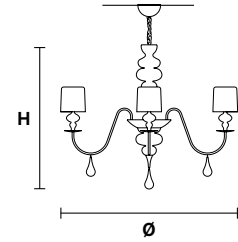

☉ 30×E27×60 W max  
**USA** 30×E26×60 W max  
*(not included)*

Aluminum lampshades included

**EVA S10**

**Ø** 110 cm / 43.30"  
**H** 75 cm / 29.52"

☉ 10×E14×40 W max  
**USA** 10×E12×40 W max  
*(not included)*

Aluminum lampshades included

**EVA S8**

**Ø** 90 cm / 35.43"  
**H** 75 cm / 29.52"

☉ 8×E14×40 W max  
**USA** 8×E12×40 W max  
*(not included)*

Aluminum lampshades included

**EVA S5**

**Ø** 70 cm / 27.56"  
**H** 60 cm / 23.62"

☉ 5×E14×40 W max  
**USA** 5×E12×40 W max  
*(not included)*

Aluminum lampshades included

**EVA S3+1**

**Ø** 50 cm / 19.68"  
**H** 75 cm / 29.52"

☉ 3×E27×60 W max  
 1×E14×40 W max  
**USA** 3×E26×60 W max  
 1×E12×40 W max  
*(not included)*

Aluminum lampshades included

**EVA A3**

**L** 40 cm / 15.74"  
**SP** 20 cm / 7.87"  
**H** 70 cm / 27.56"

☉ 3×E27×60 W max  
**USA** 3×E26×60 W max  
*(not included)*

Aluminum lampshades included

**EVA A1 M**