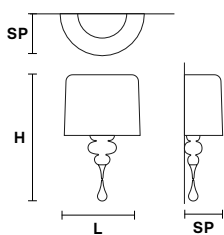

☉ 30×E27×60 W max  
**USA** 30×E26×60 W max  
*(not included)*

Aluminum lampshades included

**EVA S10**

**Ø** 110 cm / 43.30"  
**H** 75 cm / 29.52"

☉ 10×E14×40 W max  
**USA** 10×E12×40 W max  
*(not included)*

Aluminum lampshades included

**EVA S8**

**Ø** 90 cm / 35.43"  
**H** 75 cm / 29.52"

☉ 8×E14×40 W max  
**USA** 8×E12×40 W max  
*(not included)*

Aluminum lampshades included

**EVA S5**

**Ø** 70 cm / 27.56"  
**H** 60 cm / 23.62"

☉ 5×E14×40 W max  
**USA** 5×E12×40 W max  
*(not included)*

Aluminum lampshades included

**EVA S3+1**

**Ø** 50 cm / 19.68"  
**H** 75 cm / 29.52"

☉ 3×E27×60 W max  
 1×E14×40 W max  
**USA** 3×E26×60 W max  
 1×E12×40 W max  
*(not included)*

Aluminum lampshades included

**EVA A3**

**L** 40 cm / 15.74"  
**SP** 20 cm / 7.87"  
**H** 70 cm / 27.56"

☉ 3×E27×60 W max  
**USA** 3×E26×60 W max  
*(not included)*

Aluminum lampshades included

**EVA A1 M**