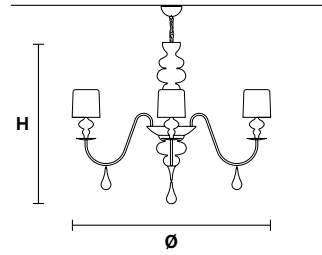

#### Floor lamp

### Standard cables/chain for all chandeliers/suspensions

H 150 cm / 59.05"  
Only for Eva S10, Eva S8, Eva S5, Eva S3+1

H 100 cm / 39.37"  
Only for Eva S20+10

**EVA S20+10**

**Ø** 270 cm / 106.29"  
**H** 200 cm / 78.74"

☉ 30×E27×60 W max  
**USA** 30×E26×60 W max  
*(not included)*

Aluminum lampshades included

**EVA S10**

**Ø** 110 cm / 43.30"  
**H** 75 cm / 29.52"

☉ 10×E14×40 W max  
**USA** 10×E12×40 W max  
*(not included)*

Aluminum lampshades included

**EVA S8**

**Ø** 90 cm / 35.43"  
**H** 75 cm / 29.52"

☉ 8×E14×40 W max  
**USA** 8×E12×40 W max  
*(not included)*

Aluminum lampshades included

**EVA S5**

**Ø** 70 cm / 27.56"  
**H** 60 cm / 23.62"