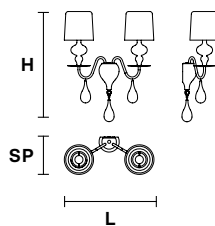

☉ 5×E14×40 W max  
**USA** 5×E12×40 W max  
*(not included)*

Aluminum lampshades included

**EVA S3+1**

**Ø** 50 cm / 19.68"  
**H** 75 cm / 29.52"

☉ 3×E27×60 W max  
 1×E14×40 W max  
**USA** 3×E26×60 W max  
 1×E12×40 W max  
*(not included)*

Aluminum lampshades included

**EVA A3**

**L** 40 cm / 15.74"  
**SP** 20 cm / 7.87"  
**H** 70 cm / 27.56"

☉ 3×E27×60 W max  
**USA** 3×E26×60 W max  
*(not included)*

Aluminum lampshades included

**EVA A1 M**

**L** 30 cm / 11.81"  
**SP** 15 cm / 5.90"  
**H** 54 cm / 21.25"

☉ 1×E27×60 W max  
**USA** 1×E26×60 W max  
*(not included)*

Aluminum lampshades included

**EVA A2**

**L** 40 cm / 15.74"  
**SP** 18 cm / 7.08"  
**H** 55 cm / 21.65"