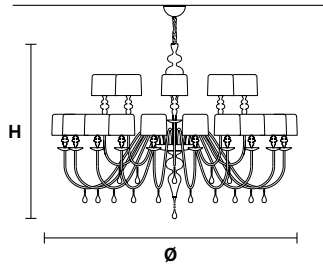

### Standard cables/chain for all chandeliers/suspensions

H 150 cm / 59.05"  
Only for Eva S10, Eva S8, Eva S5, Eva S3+1

H 100 cm / 39.37"  
Only for Eva S20+10

**EVA S20+10**

**Ø** 270 cm / 106.29"  
**H** 200 cm / 78.74"

☉ 30×E27×60 W max  
**USA** 30×E26×60 W max  
*(not included)*

Aluminum lampshades included

**EVA S10**

**Ø** 110 cm / 43.30"  
**H** 75 cm / 29.52"

☉ 10×E14×40 W max  
**USA** 10×E12×40 W max  
*(not included)*