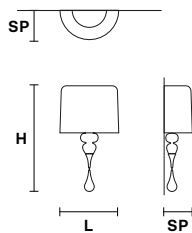

Aluminum lampshades included

**EVA S8**

**Ø** 90 cm / 35.43"  
**H** 75 cm / 29.52"

☉ 8×E14×40 W max  
**USA** 8×E12×40 W max  
*(not included)*

Aluminum lampshades included

**EVA S5**

**Ø** 70 cm / 27.56"  
**H** 60 cm / 23.62"

☉ 5×E14×40 W max  
**USA** 5×E12×40 W max  
*(not included)*

Aluminum lampshades included

**EVA S3+1**

**Ø** 50 cm / 19.68"  
**H** 75 cm / 29.52"

☉ 3×E27×60 W max  
 1×E14×40 W max  
**USA** 3×E26×60 W max  
 1×E12×40 W max  
*(not included)*

Aluminum lampshades included

**EVA A3**

**L** 40 cm / 15.74"  
**SP** 20 cm / 7.87"  
**H** 70 cm / 27.56"

☉ 3×E27×60 W max  
**USA** 3×E26×60 W max  
*(not included)*

Aluminum lampshades included

**EVA A1 M**

**L** 30 cm / 11.81"  
**SP** 15 cm / 5.90"  
**H** 54 cm / 21.25"

☉ 1×E27×60 W max  
**USA** 1×E26×60 W max  
*(not included)*

Aluminum lampshades included

**EVA A2**

**L** 40 cm / 15.74"  
**SP** 18 cm / 7.08"  
**H** 55 cm / 21.65"