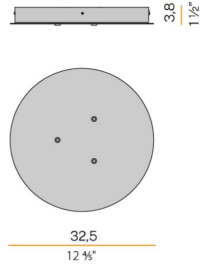

XM03301.523.0002

Canopy for power supply of 3 Zero Shapes Horizontal models, with DALI/Push DIM drivers.