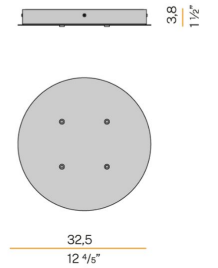

XM03301.524.0002

Canopy for power supply of 4 Zero Shapes Horizontal models, with DALI/Push DIM drivers.