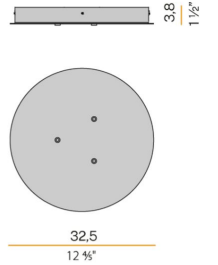

XM03301.523.0002

Canopy for power supply of 3 Zero Shapes Horizontal models, with DALI/Push DIM drivers.