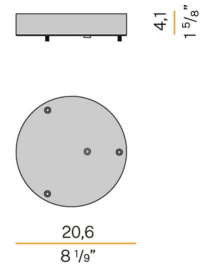

XM03301.531.0002

Canopy for power supply and suspension of 1 Zero Shapes Horizontal model, with DALI/Push DIM drivers.