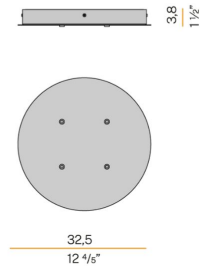

XM03301.524.0002

Canopy for power supply of 4 Zero Shapes Horizontal models, with DALI/Push DIM drivers.