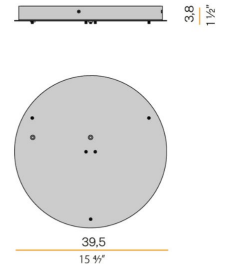

XM03401.552.0002

Canopy for power supply and suspension of 1 Zero Shapes Horizontal and 1 Zero Round Vertical models, with DALI/Push DIM drivers.