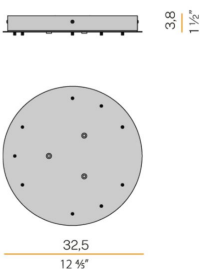

XM03301.533.0002

Canopy for power supply and suspension of 3 Zero Shapes Horizontal models, with DALI/Push DIM drivers.