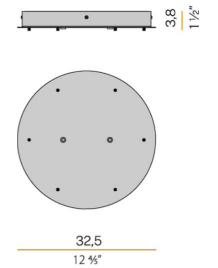

XM03301.532.0002

Canopy for power supply and suspension of 2 Zero Shapes Horizontal models, with DALI/Push DIM drivers.