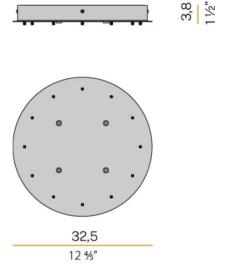

XM03301.534.0002

Canopy for power supply and suspension of 4 Zero Shapes Horizontal models, with DALI/Push DIM drivers.