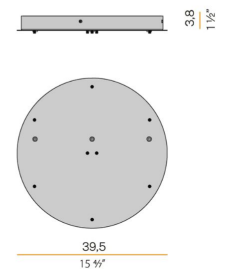

XM03401.553.0002

Canopy for power supply and suspension of 2 Zero Shapes Horizontal and 1 Zero Round Vertical models, with DALI/Push DIM drivers.