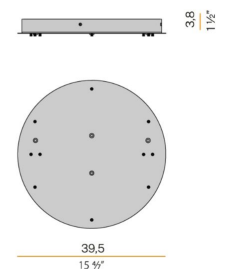

XM03401.554.0002

Canopy for power supply and suspension of 2 Zero Shapes Horizontal and 2 Zero Round Vertical models, with DALI/Push DIM drivers.