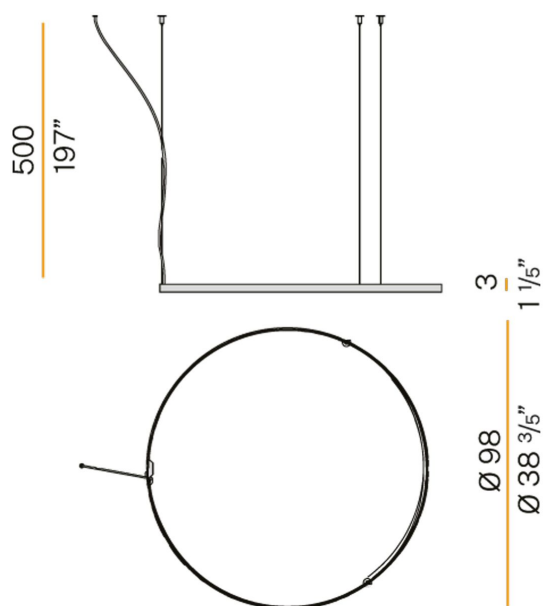

Technical drawing

Accessories / canopy

XM03301.511.0002

Canopy for power supply of 1 Zero Shapes Horizontal model, with DALI/Push DIM drivers.

20,6
8 1/8"

XM03301.522.0002

Canopy for power supply of 2 Zero Shapes Horizontal models, with DALI/Push DIM drivers.

32,5 mm
12 7/8"