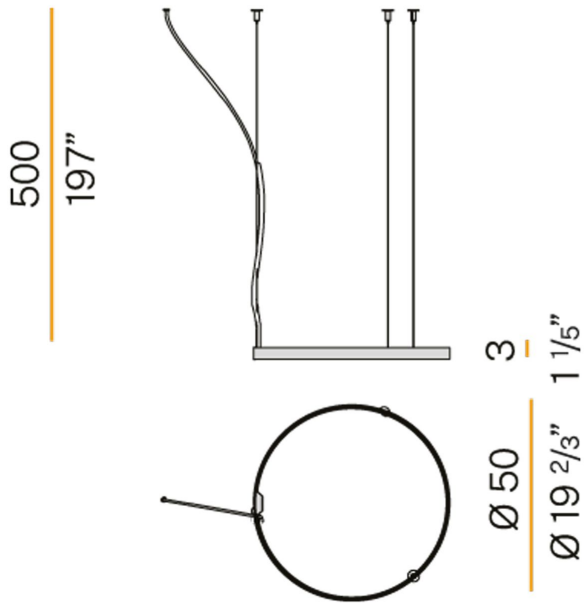

Technical drawing

Accessories / canopy

XM03301.511.0002

Canopy for power supply of 1 Zero Shapes Horizontal model, with DALI/Push DIM drivers.

20,6
8 1/8"

XM03301.522.0002

Canopy for power supply of 2 Zero Shapes Horizontal models, with DALI/Push DIM drivers.

32,5 mm
12 7/8"