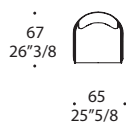

Swivel base