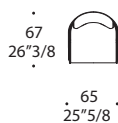

Swivel base