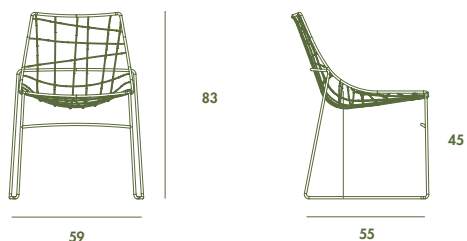

Gallery

Sedia con struttura in metallo, varie finiture. Cuscino in poliuretano con sistema di aggancio rapido.

Chair with lacquered metal structure, various finishes. Polyurethane cushion with quick release.

Models & Dimensions

59x59x83h

Cuscino / Cushion

Finiture struttura / Structure finishes

Metallo laccato
Lacquered metal

Finiture cuscino / Cushion finishes

Poliuretano/Polyurethane