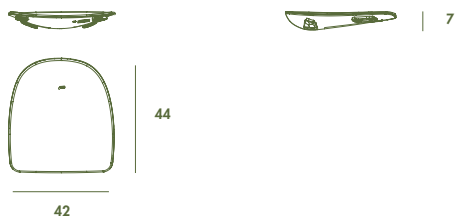

Gallery

Sedia con struttura in metallo, varie finiture. Cuscino in poliuretano con sistema di aggancio rapido.

Chair with lacquered metal structure, various finishes. Polyurethane cushion with quick release.

Models & Dimensions

59x59x83h

Cuscino / Cushion

Finiture struttura / Structure finishes

Metallo laccato
Lacquered metal

Finiture cuscino / Cushion finishes

Poliuretano/Polyurethane