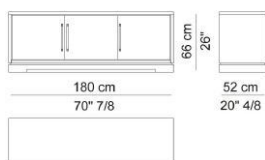

Collection Paris
STORAGES

ASMARA BI 3
DOORS
SIDEBOARD
COD.ASB 93C