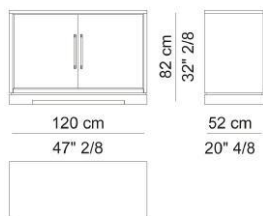

Collection Paris
STORAGES

ASMARA BI 2
DOORS
SIDEBOARD
COD.ASB 92B