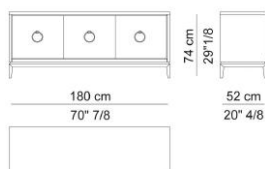

Collection Paris
STORAGES

ASMARA 3
DOORS
SIDEBOARD
COD.ASM 83C