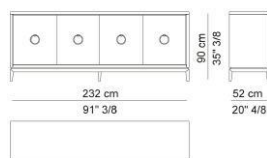

Collection Paris
STORAGES

**ASMARA 4
DOORS
SIDEBOARD**
COD.ASM 84D