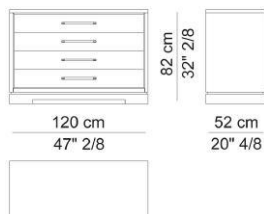

Collection Paris
STORAGES

ASMARA BI CHEST OF 4 DRAWERS

COD.ASB 96F

Chest of drawers with structure and drawers front in lacquered wood or eucalyptus or sycamore veneered wood or covered in shagrino leather. Base and profiles in lacquered solid wood. Lacquered back panel. Drawer runners with Blumotion technology. Satin brass or bronze finish Stilo handle with shagrino leather covered inset.