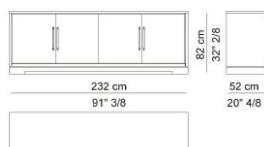

Collection Paris
STORAGES

ASMARA BI 4
DOORS
SIDEBOARD
COD.ASB 94D