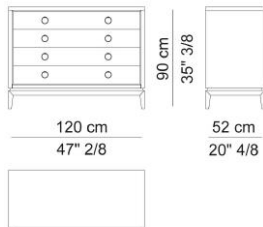

Collection Paris
STORAGES

ASMARA CHEST OF 4 DRAWERS

COD.ASM 86F