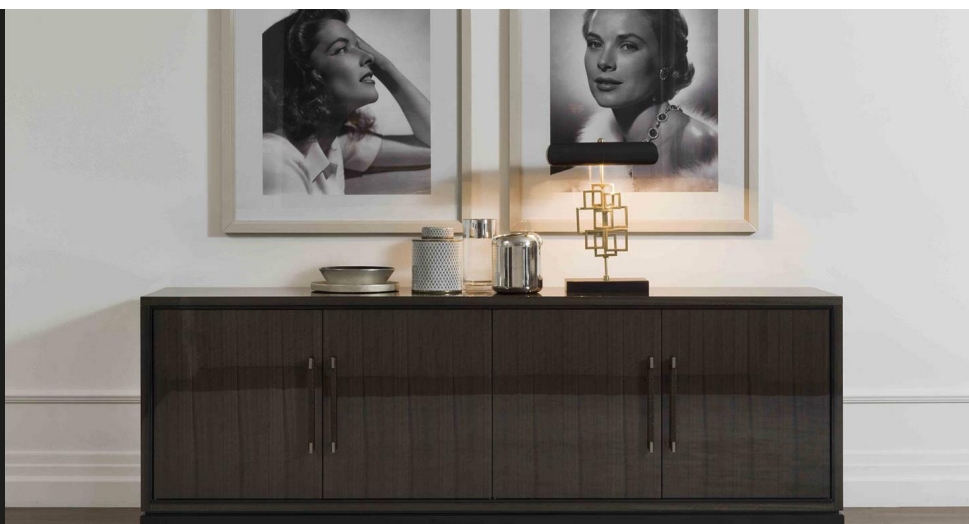

Collection Paris
STORAGES

ASMARA BI 4
DOORS
SIDEBOARD
COD.ASB 94D

Sideboard with structure and doors in lacquered wood or eucalyptus or sycamore veneered wood or covered in shagrino leather. Base and profiles in lacquered solid wood. Lacquered back panel. Satin brass or bronze finish Stilo handle with shagrino leather covered inset.