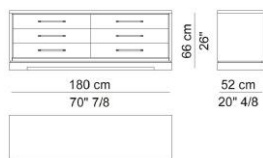

Collection Paris
STORAGES

ASMARA BI CHEST OF 6 DRAWERS

COD.ASB 97G