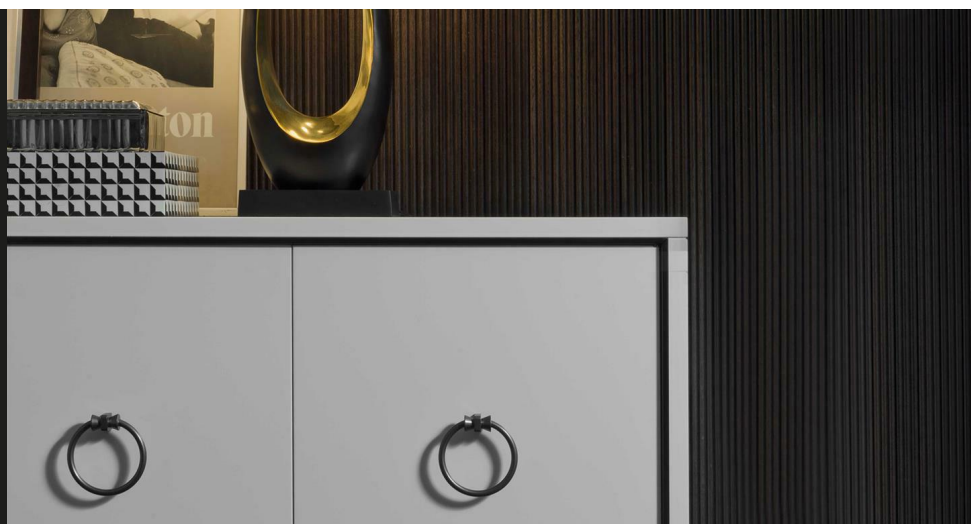

Collection Paris
STORAGES

ASMARA 3
DOORS
SIDEBOARD
COD.ASM 83C

Sideboard with structure and doors in lacquered wood or eucalyptus or sycamore veneered wood or covered in shagrino leather. Base and profiles in lacquered solid wood. Lacquered back panel. Satin brass or bronze finish Lolita handle.