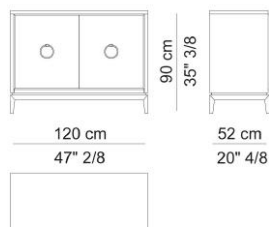

Collection Paris
STORAGES

ASMARA 2
DOORS
SIDEBOARD
COD.ASM 82B