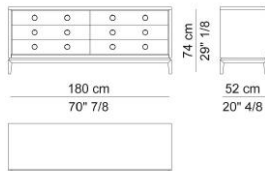

Collection Paris
STORAGES

ASMARA
CHEST OF 6
DRAWERS
COD.ASM 87G