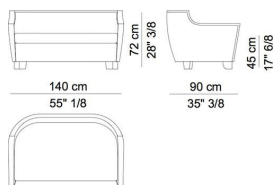

Collection Milano
UPHOLSTERED

ACQUAMARINA SOFA

COD.ACQ 01A

Sofa with solid beech wood structure. Polyurethane foam and polyester fiber lining. Seat with elastic straps. Seat cushion with removable cover, padded with goose down divided into sections with polyurethane inset. Non-removable structure cover. Gros grain piping.