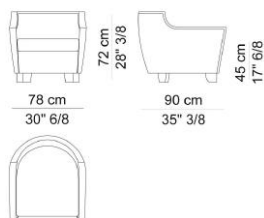

Collection Milano
UPHOLSTERED

ACQUAMARINA CLUB CHAIR

COD.ACQ 02B

Club chair with solid beech wood structure. Polyurethane foam and polyester fiber lining. Seat with elastic straps. Seat cushion with removable cover, padded with goose down divided into sections with polyurethane inset. Non-removable structure cover. Gros grain piping.